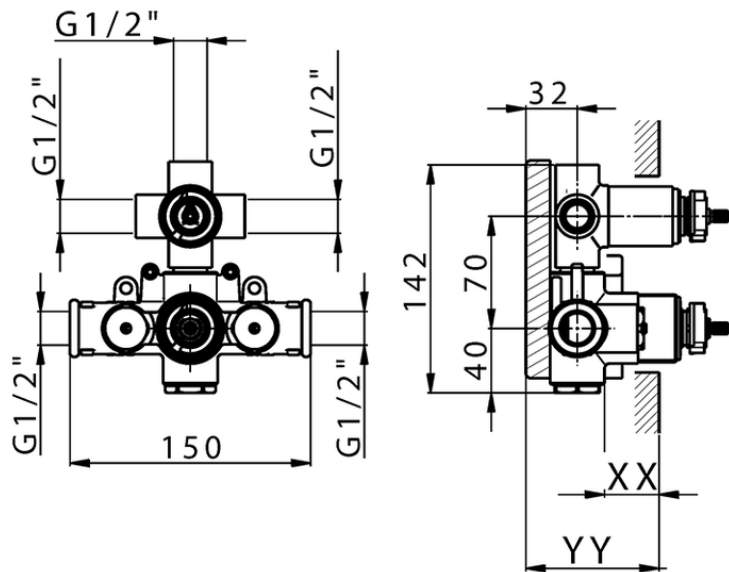

Exposed part for con.thermo.shower valve, 3-outlet LINEAVIVA_LV018200

LV018200

<https://en.cisal.it/exposed-part-for-con-thermo-shower-valve-3-outlet-lineaviva-lv018200>

Piastra/Plate/Plaque/Platte/Placa

2-3mm: XX 25-40 YY 76-91

10 mm: XX 16-31 YY 65-80

ZA018201

<https://en.cisal.it/concealed-thermostatic-shower-valve-3-outlets-concealed-za018201>

2026-04-25