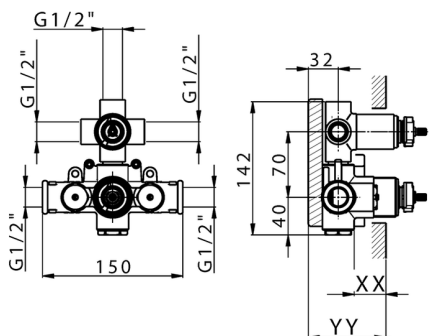

Concealed thermostatic shower valve, 3-outlets, with 1/2" 3 outlet devia-stop cartridge, without trim kit

AVAILABLE FINISHINGS

04 04 Without finishing

CHARACTERISTICS

Concealed **1**
Cartridge Spare Parts **24.04A.PP**

8x20 Plus P Thermostatic Valve

Piastra/Plate/Plaque/Platte/Placa
2-3mm: XX 25-40 YY 76-91
10 mm: XX 16-31 YY 65-80

DeviaStop

The Cisal Devia Stop technology allows to adjust the water flow and to direct it to the selected output point (overhead soaker, hand shower, etc).