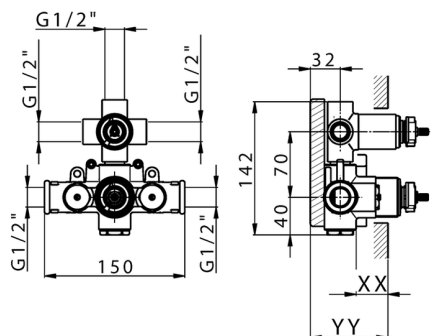

Concealed thermostatic shower valve, 3-outlets, with 1/2" 3 outlet deviastop cartridge, without trim kit

AVAILABLE FINISHINGS

04 04 Without finishing

CHARACTERISTICS

Concealed **1**
 Cartridge Spare Parts **24.04A.PP**

8x20 Plus P Thermostatic Valve

Piastra/Plate/Plaque/Platte/Placa
 2-3mm: XX 25-40 YY 76-91
 10 mm: XX 16-31 YY 65-80

DeviaStop

The Cisal Devia Stop technology allows to adjust the water flow and to direct it to the selected output point (overhead soaker, hand shower, etc).