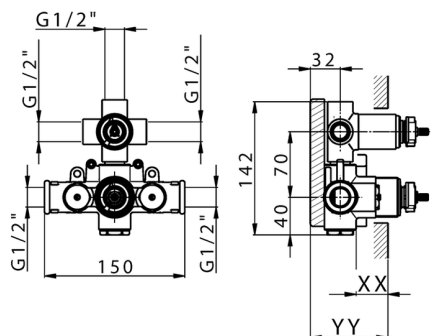

## Concealed thermostatic shower valve, 3-outlets CONCEALED\_ZA018201

MODEL **ZA018201**

Concealed thermostatic shower valve, 3-outlets, with 1/2" 3 outlet deviastop cartridge, without trim kit

AVAILABLE FINISHINGS

**04** 04 Without finishing

CHARACTERISTICS

Concealed **1**  
Cartridge Spare Parts **24.04A.PP**

**8x20 Plus P Thermostatic Valve**

Piastra/Plate/Plaque/Platte/Placa  
2-3mm: XX 25-40 YY 76-91  
10 mm: XX 16-31 YY 65-80