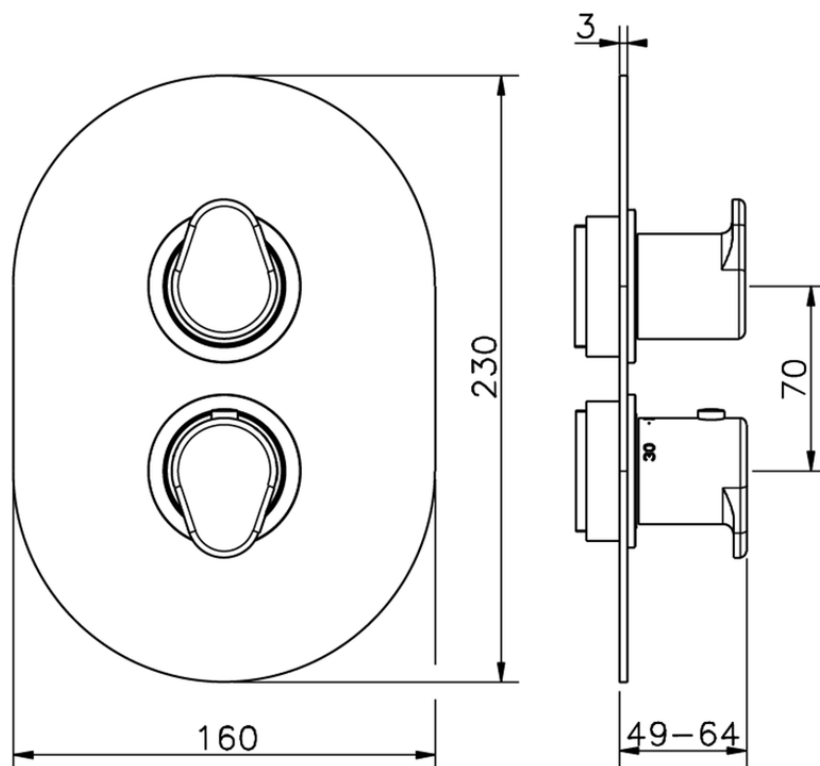

Exposed part for con.thermo.shower valve, 3-outlet LINEAVIVA_LV018200

LV018200

<https://en.cisal.it/exposed-part-for-con-thermo-shower-valve-3-outlet-lineaviva-lv018200>

Piastra/Plate/Plaque/Platte/Placa

2-3mm: XX 25-40 YY 76-91

10 mm: XX 16-31 YY 65-80

ZA018201

<https://en.cisal.it/concealed-thermostatic-shower-valve-3-outlets-concealed-za018201>

2026-06-25