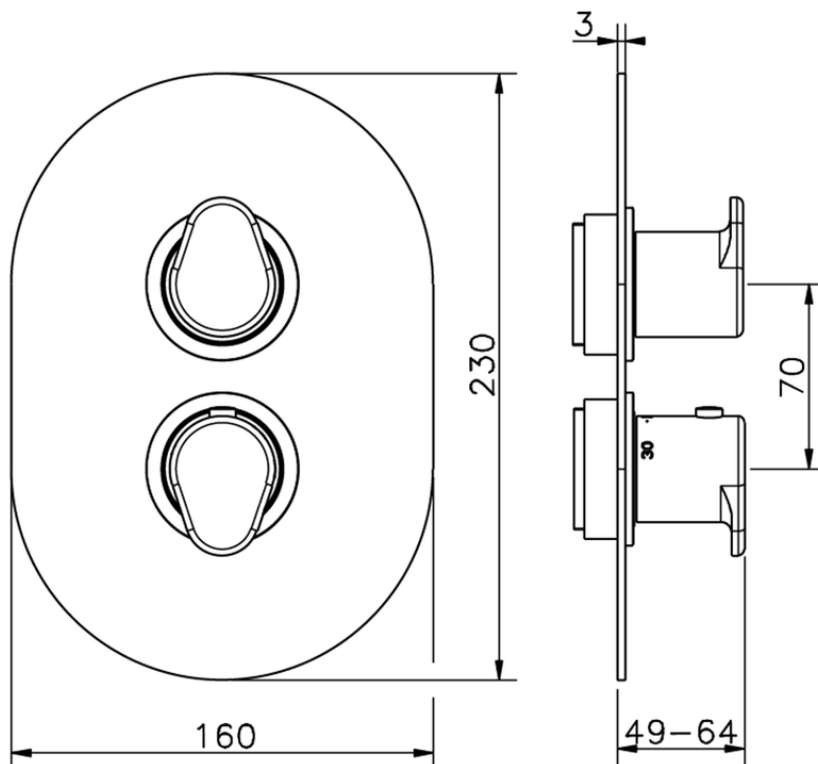

Exposed part for con.thermo.shower valve, 3-outlet LINEAVIVA_LV018200

LV018200

<https://en.cisal.it/exposed-part-for-con-thermo-shower-valve-3-outlet-lineaviva-lv018200>

Piastra/Plate/Plaque/Platte/Placa

2-3mm: XX 25-40 YY 76-91

10 mm: XX 16-31 YY 65-80

ZA018201

<https://en.cisal.it/concealed-thermostatic-shower-valve-3-outlets-concealed-za018201>

2026-05-16