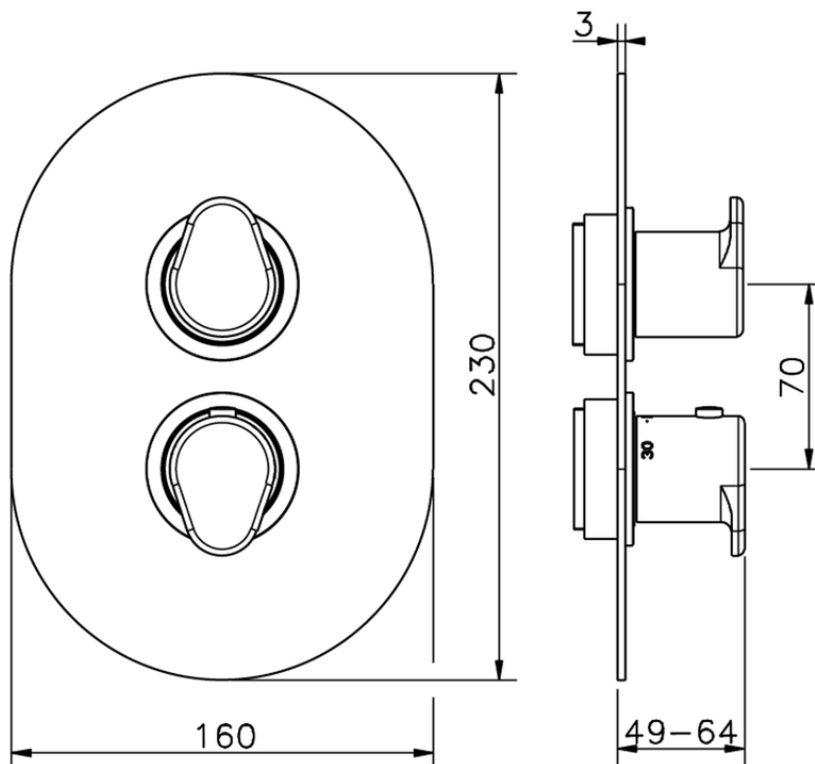

Exposed part for con.thermo.shower valve, 3-outlet LINEAVIVA_LV018200

LV018200

<https://en.cisal.it/exposed-part-for-con-thermo-shower-valve-3-outlet-lineaviva-lv018200>

Piastra/Plate/Plaque/Platte/Placa

2-3mm: XX 25-40 YY 76-91

10 mm: XX 16-31 YY 65-80

ZA018201

<https://en.cisal.it/concealed-thermostatic-shower-valve-3-outlets-concealed-za018201>

2026-04-03