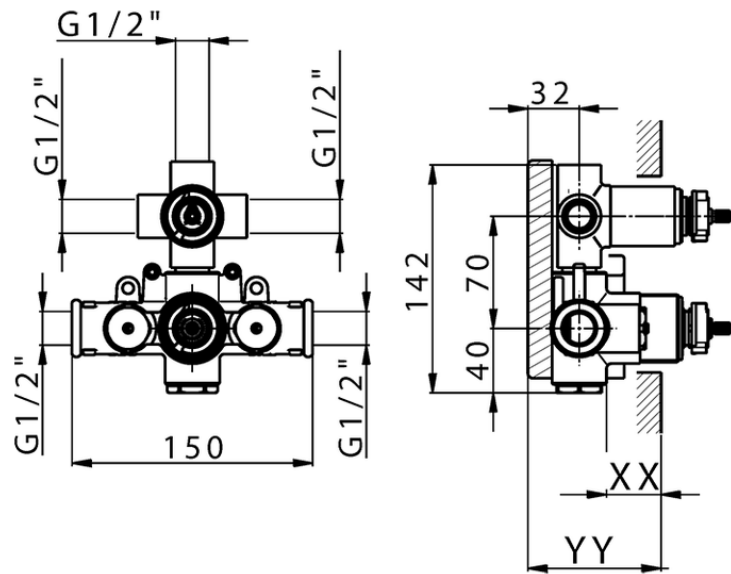

Exposed part for con.thermo.shower valve, 3-outlet LINEAVIVA_LV018200

LV018200

<https://en.cisal.it/exposed-part-for-con-thermo-shower-valve-3-outlet-lineaviva-lv018200>

Piastra/Plate/Plaque/Platte/Placa

2-3mm: XX 25-40 YY 76-91

10 mm: XX 16-31 YY 65-80

ZA018201

<https://en.cisal.it/concealed-thermostatic-shower-valve-3-outlets-concealed-za018201>

2026-05-16