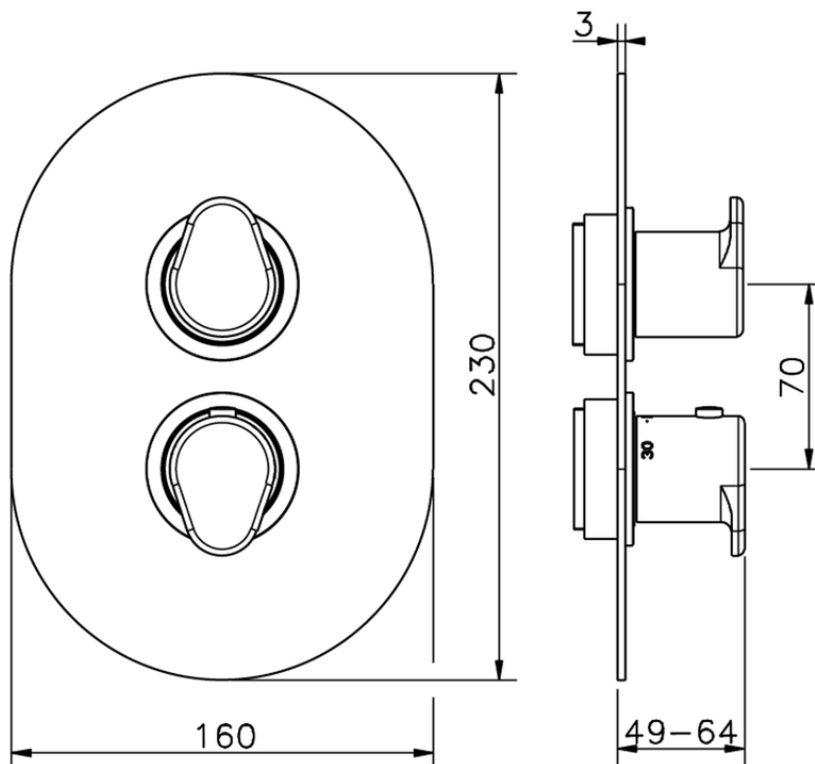

Exposed part for con.thermo.shower valve, 3-outlet LINEAVIVA_LV018200

LV018200

<https://en.cisal.it/exposed-part-for-con-thermo-shower-valve-3-outlet-lineaviva-lv018200>

Piastra/Plate/Plaque/Platte/Placa

2-3mm: XX 25-40 YY 76-91

10 mm: XX 16-31 YY 65-80

ZA018201

<https://en.cisal.it/concealed-thermostatic-shower-valve-3-outlets-concealed-za018201>

2026-06-05