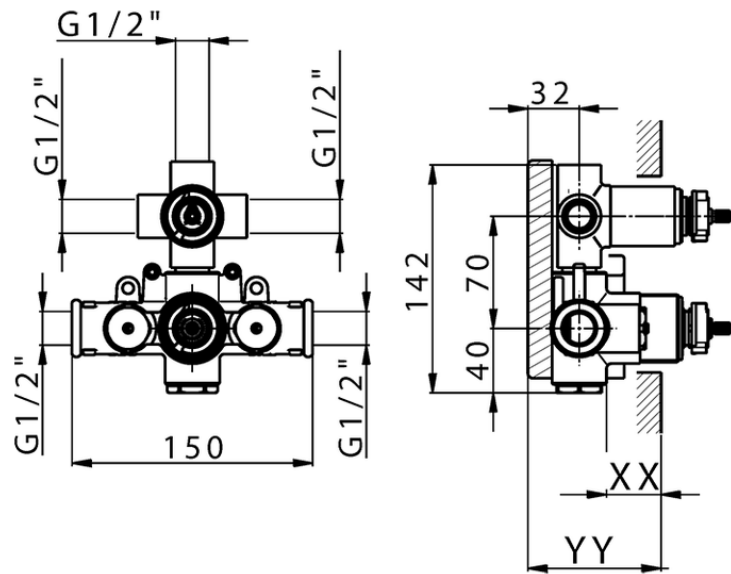

Exposed part for con.thermo.shower valve, 3-outlet LINEAVIVA_LV018200

LV018200

<https://en.cisal.it/exposed-part-for-con-thermo-shower-valve-3-outlet-lineaviva-lv018200>

Piastra/Plate/Plaque/Platte/Placa

2-3mm: XX 25-40 YY 76-91

10 mm: XX 16-31 YY 65-80

ZA018201

<https://en.cisal.it/concealed-thermostatic-shower-valve-3-outlets-concealed-za018201>

2026-06-25