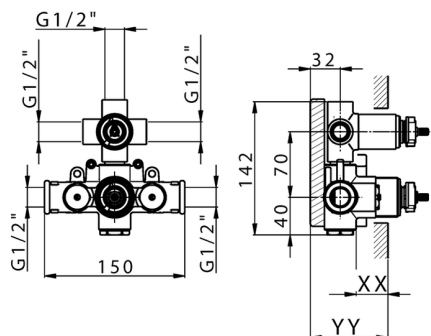

Concealed thermostatic shower valve, 3-outlets, with 1/2" 3 outlet deviastop cartridge, without trim kit

AVAILABLE FINISHINGS

CHARACTERISTICS

Concealed **1**
 Cartridge Spare Parts **24.04A.PP**
8x20 Plus P Thermostatic Valve

Piastra/Plate/Plaque/Platte/Placa
 2-3mm: XX 25-40 YY 76-91
 10 mm: XX 16-31 YY 65-80

DeviaStop

The Cisal Devia Stop technology allows to adjust the water flow and to direct it to the selected output point (overhead soaker, hand shower, etc).