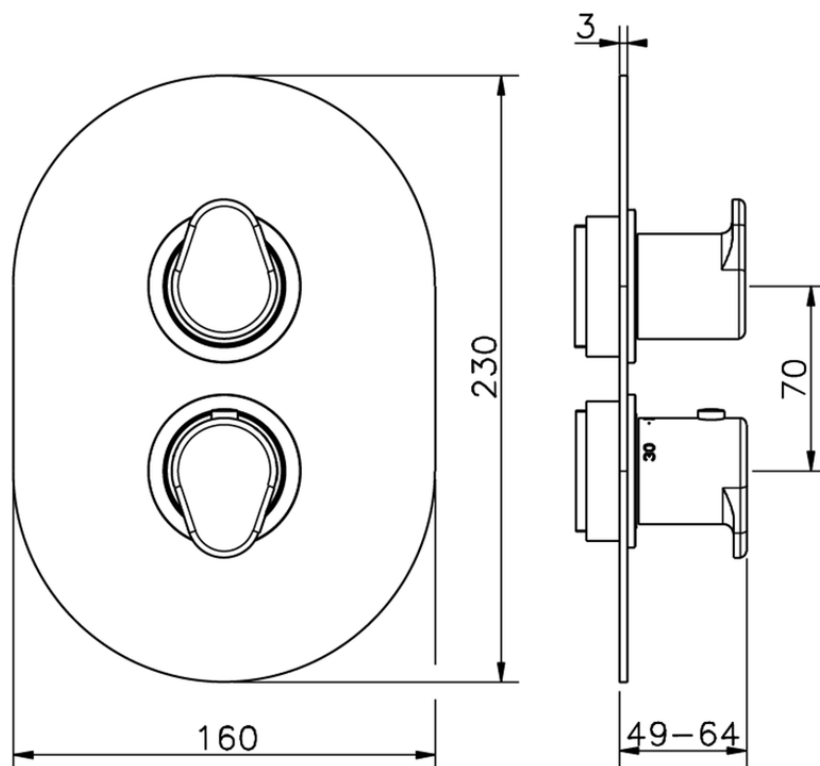

Exposed part for con.thermo.shower valve, 3-outlet LINEAVIVA_LV018200

LV018200

<https://en.cisal.it/exposed-part-for-con-thermo-shower-valve-3-outlet-lineaviva-lv018200>

Piastra/Plate/Plaque/Platte/Placa

2-3mm: XX 25-40 YY 76-91

10 mm: XX 16-31 YY 65-80

ZA018201

<https://en.cisal.it/concealed-thermostatic-shower-valve-3-outlets-concealed-za018201>

2026-06-05