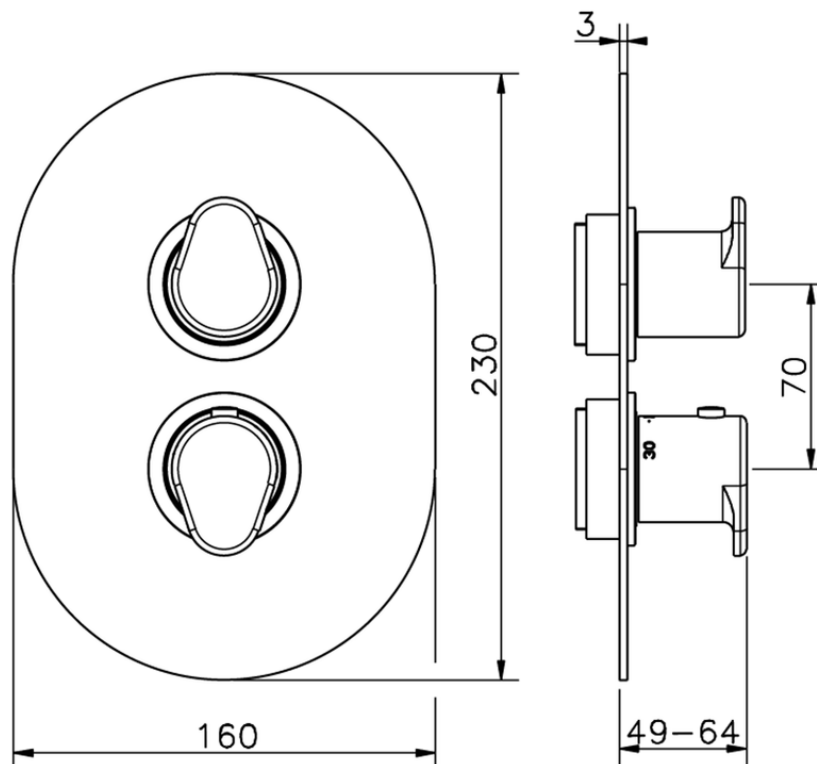

Exposed part for con.thermo.shower valve, 3-outlet LINEAVIVA_LV018200

LV018200

<https://en.cisal.it/exposed-part-for-con-thermo-shower-valve-3-outlet-lineaviva-lv018200>

Piastra/Plate/Plaque/Platte/Placa

2-3mm: XX 25-40 YY 76-91

10 mm: XX 16-31 YY 65-80

ZA018201

<https://en.cisal.it/concealed-thermostatic-shower-valve-3-outlets-concealed-za018201>

2026-06-25