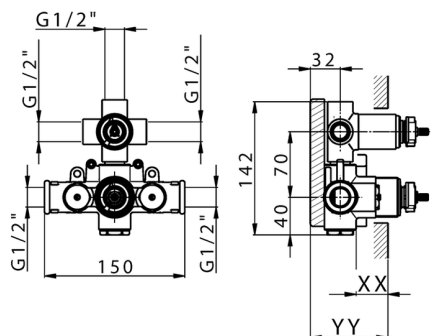

Concealed thermostatic shower valve, 3-outlets, with 1/2" 3 outlet deviastop cartridge, without trim kit

AVAILABLE FINISHINGS

04 04 Without finishing

CHARACTERISTICS

Concealed **1**
Cartridge Spare Parts **24.04A.PP**

8x20 Plus P Thermostatic Valve

Piastra/Plate/Plaque/Platte/Placa
2-3mm: XX 25-40 YY 76-91
10 mm: XX 16-31 YY 65-80

DeviaStop

The Cisal Devia Stop technology allows to adjust the water flow and to direct it to the selected output point (overhead soaker, hand shower, etc).