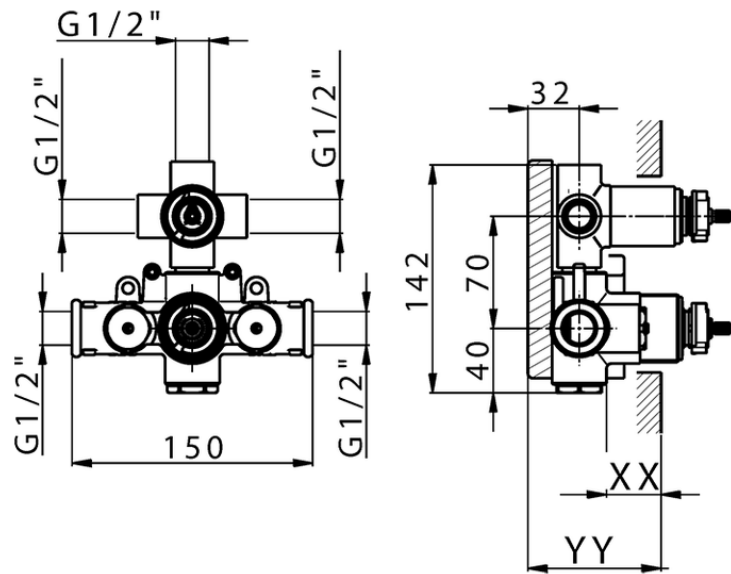

## Exposed part for con.thermo.shower valve, 3-outlet LINEAVIVA\_LV018200

LV018200

<https://en.cisal.it/exposed-part-for-con-thermo-shower-valve-3-outlet-lineaviva-lv018200>

Piastra/Plate/Plaque/Platte/Placa

2-3mm: XX 25-40 YY 76-91

10 mm: XX 16-31 YY 65-80

ZA018201

<https://en.cisal.it/concealed-thermostatic-shower-valve-3-outlets-concealed-za018201>

2026-05-16