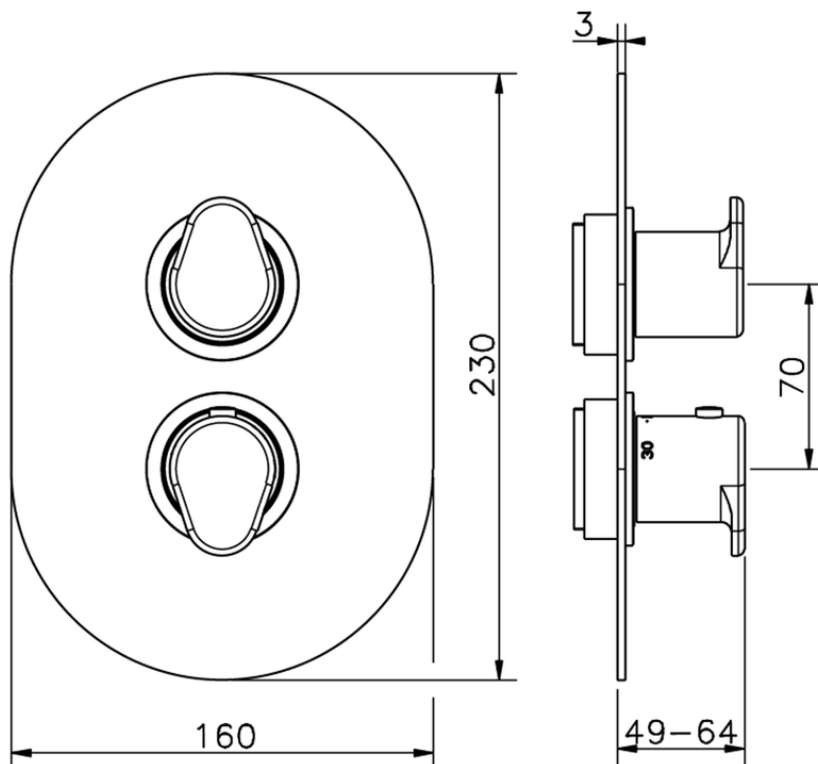

Exposed part for con.thermo.shower valve, 3-outlet LINEAVIVA_LV018200

LV018200

<https://en.cisal.it/exposed-part-for-con-thermo-shower-valve-3-outlet-lineaviva-lv018200>

Piastra/Plate/Plaque/Platte/Placa

2-3mm: XX 25-40 YY 76-91

10 mm: XX 16-31 YY 65-80

ZA018201

<https://en.cisal.it/concealed-thermostatic-shower-valve-3-outlets-concealed-za018201>

2026-04-03