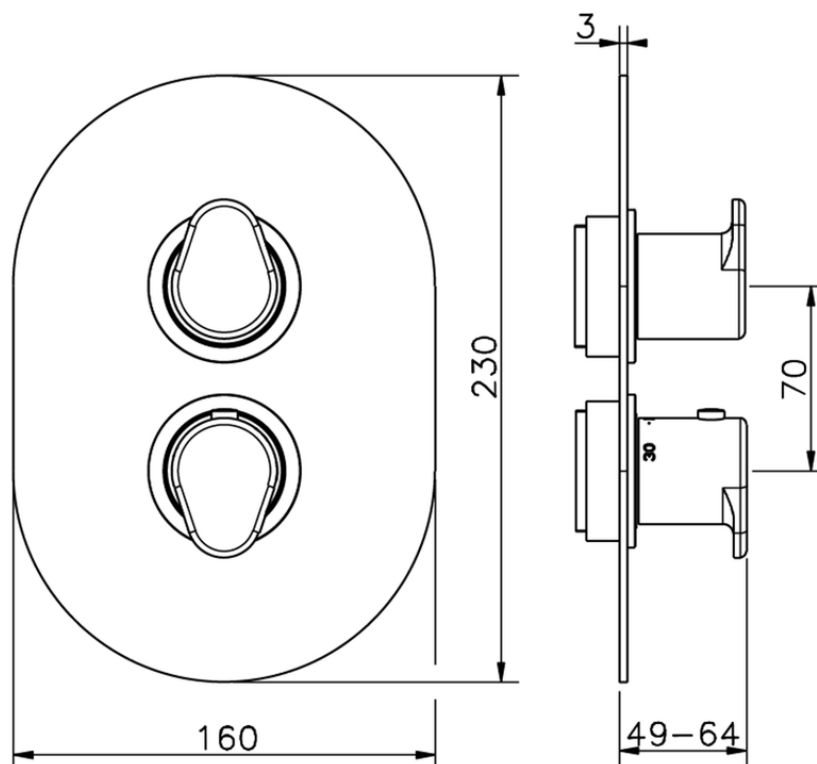

## Exposed part for con.thermo.shower valve, 3-outlet LINEAVIVA\_LV018200

LV018200

<https://en.cisal.it/exposed-part-for-con-thermo-shower-valve-3-outlet-lineaviva-lv018200>

Piastra/Plate/Plaque/Platte/Placa

2-3mm: XX 25-40 YY 76-91

10 mm: XX 16-31 YY 65-80

ZA018201

<https://en.cisal.it/concealed-thermostatic-shower-valve-3-outlets-concealed-za018201>

2026-05-16