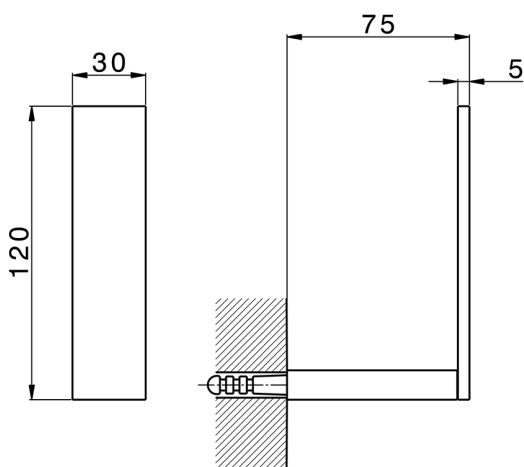

Toilet paper holder reserve BATHROOM ACCESSORIES_QU090410

MODEL **QU090410**

Toilet paper holder reserve

AVAILABLE FINISHINGS

- **21** 21 Chrome
- **2B** 2B Polished Nickel
- **2F** 2F Brushed Nickel
- **2Q** 2Q Black Titanium
- **40** 40 Matt Black
- **4Q** 4Q Matt White

CHARACTERISTICS

2026-04-26