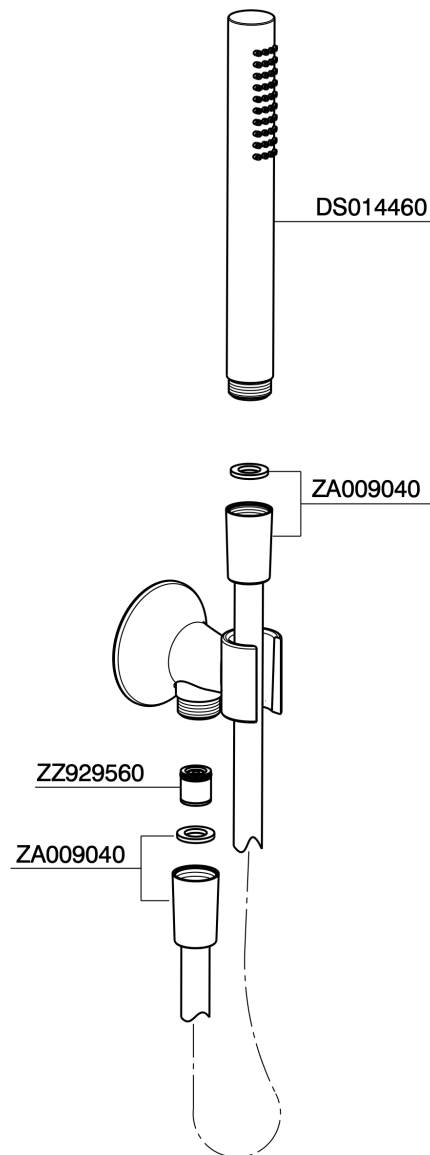

Shower set with wall elbow VITA_VI003033

MODEL **VI003033**

Shower set with wall elbow, wall mounted handshower holder, 23 mm Brass One Spray handshower, 150 cm SUPREME smooth flexible hose

AVAILABLE FINISHINGS

-  **21** 21 Chrome
-  **2Q** 2Q Black Titanium
-  **40** 40 Matt Black
-  **4Q** 4Q Matt White

CHARACTERISTICS

Shower set with wall elbow VITA_VI003033

VI003033

<https://en.cisal.it/shower-set-with-wall-elbow-vita-vi003033>