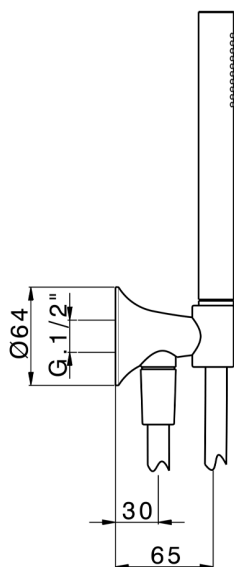

Shower set with wall elbow VITA_VI003033

MODEL **VI003033**

Shower set with wall elbow, wall mounted handshower holder, 23 mm Brass One Spray handshower, 150 cm SUPREME smooth flexible hose

AVAILABLE FINISHINGS

-  **21** 21 Chrome
-  **2Q** 2Q Black Titanium
-  **40** 40 Matt Black
-  **4Q** 4Q Matt White

CHARACTERISTICS

Shower set with wall elbow VITA_VI003033

VI003033

<https://en.cisal.it/shower-set-with-wall-elbow-vita-vi003033>