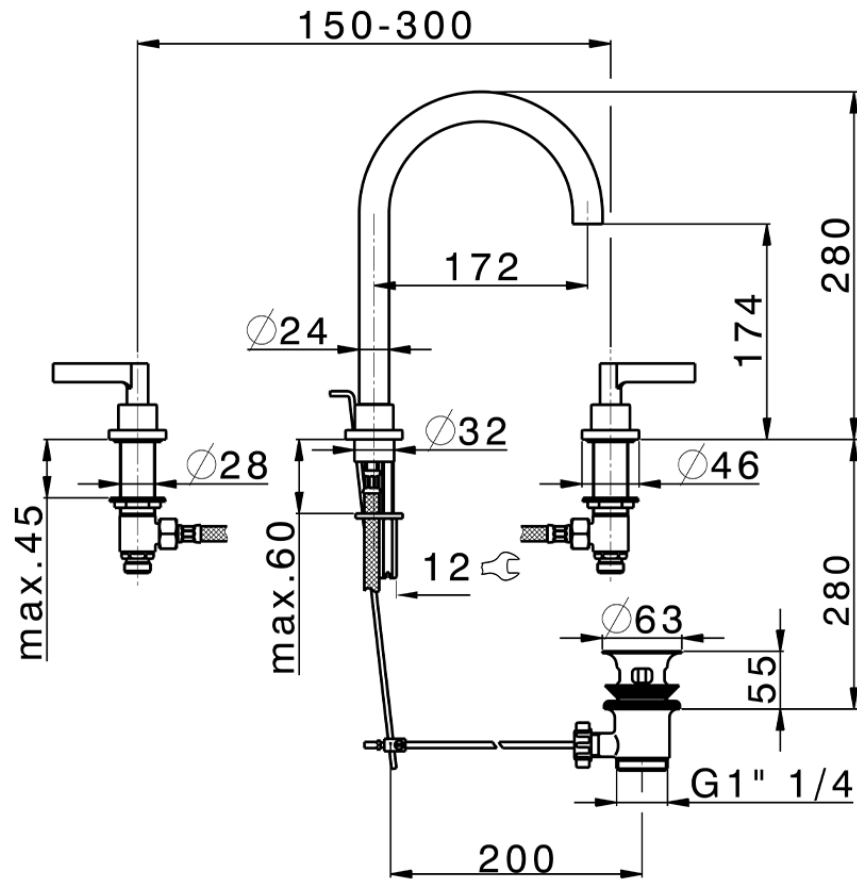

3 hole washbasin mixer GRACE_GL001060

GL001060

<https://en.cisal.it/3-hole-washbasin-mixer-grace-gl001060>

2026-06-14