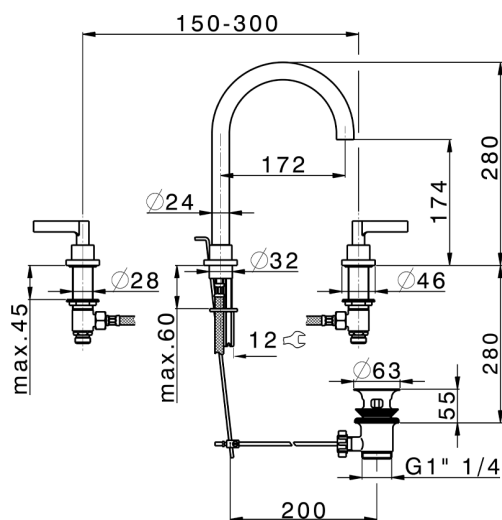

3 hole washbasin mixer GRACE_GL001060

MODEL **GL001060**

3 hole washbasin mixer, with automatic 1"1/4 automatic pop-up waste

AVAILABLE FINISHINGS

- **21** 21 Chrome
- **2F** 2F Brushed Nickel
- **2W** 2W Brushed Gold
- **5H** 5H Dark Brass Brushed
- **5L** 5L Brushed Black Titanium
- **6T** 6T Chrome/Matt Black

CHARACTERISTICS

2026-04-29