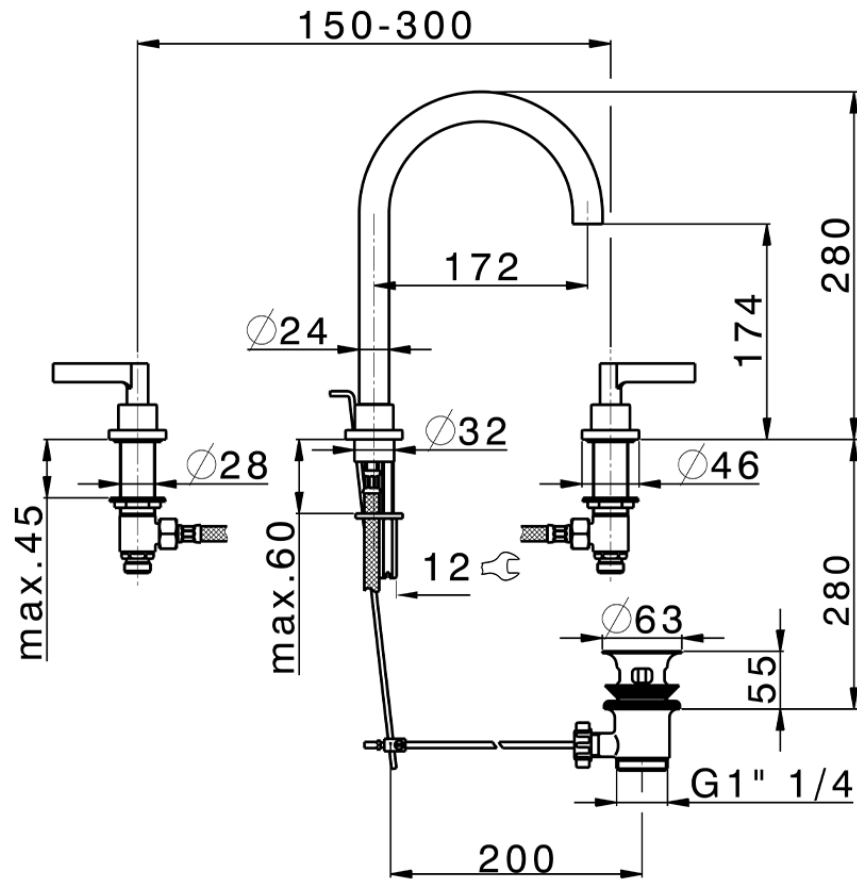

3 hole washbasin mixer GRACE_GL001060

GL001060

<https://en.cisal.it/3-hole-washbasin-mixer-grace-gl001060>

2026-06-13