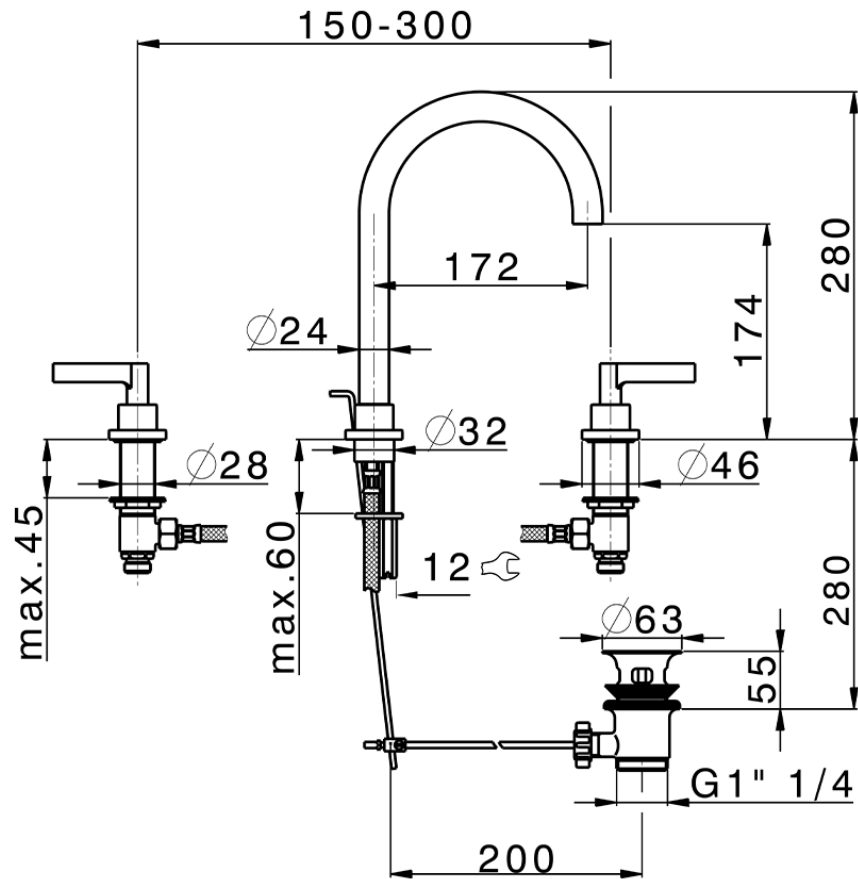

3 hole washbasin mixer GRACE_GL001060

GL001060

<https://en.cisal.it/3-hole-washbasin-mixer-grace-gl001060>

2026-05-20