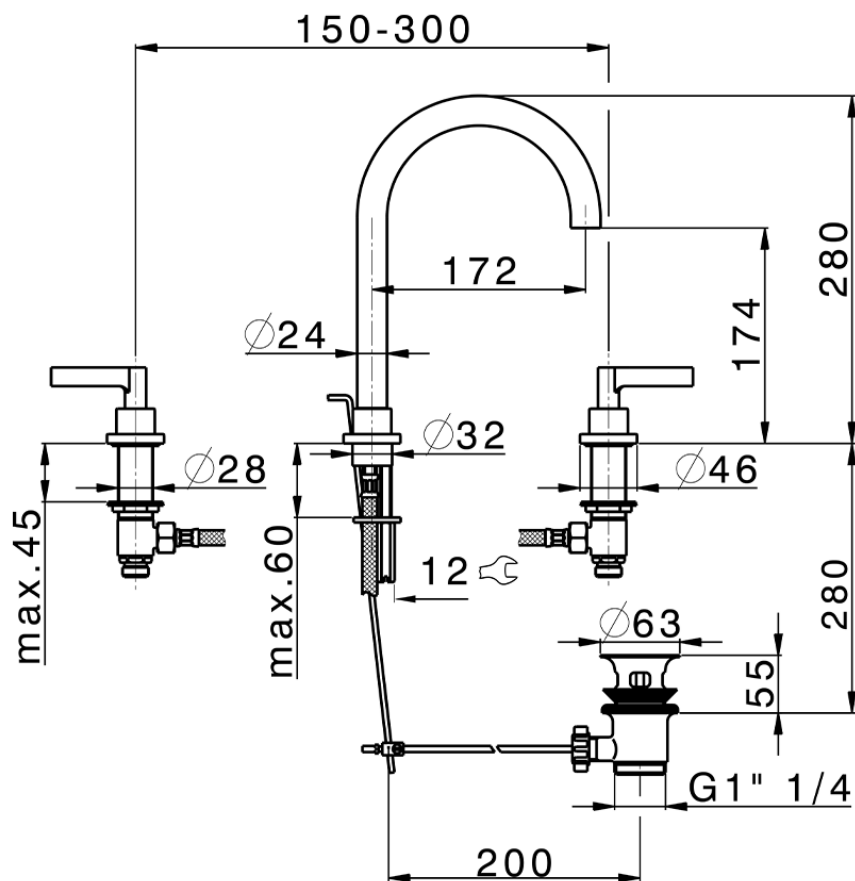

## 3 hole washbasin mixer GRACE\_GL001060

GL001060

<https://en.cisal.it/3-hole-washbasin-mixer-grace-gl001060>

2026-05-20