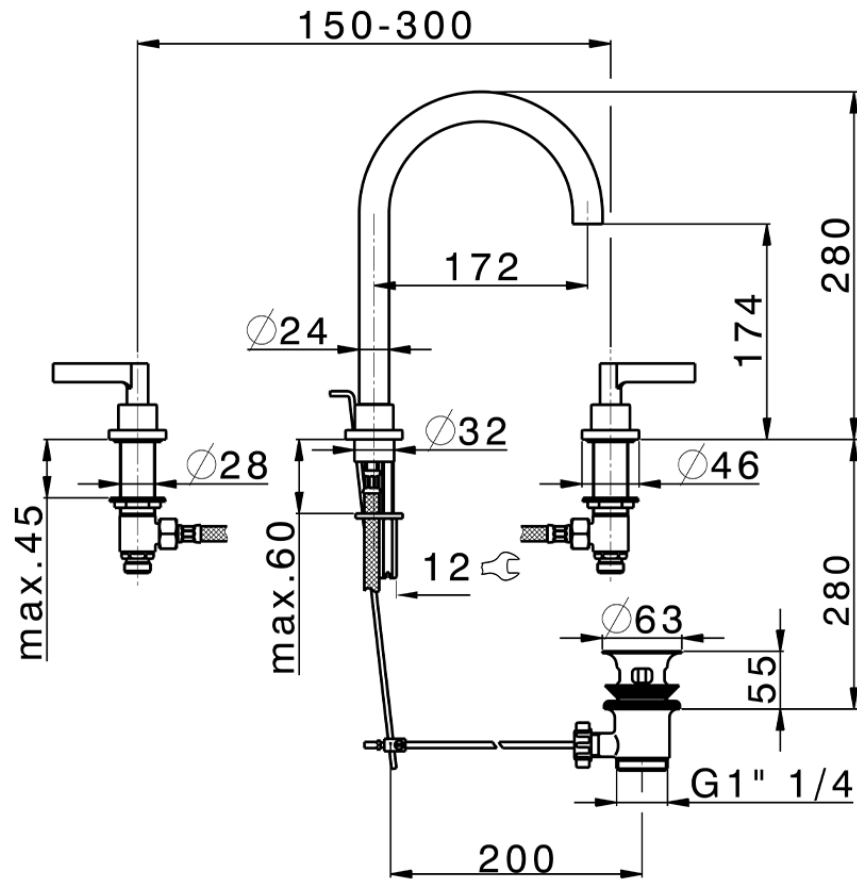

3 hole washbasin mixer GRACE_GL001060

GL001060

<https://en.cisal.it/3-hole-washbasin-mixer-grace-gl001060>

2026-04-30