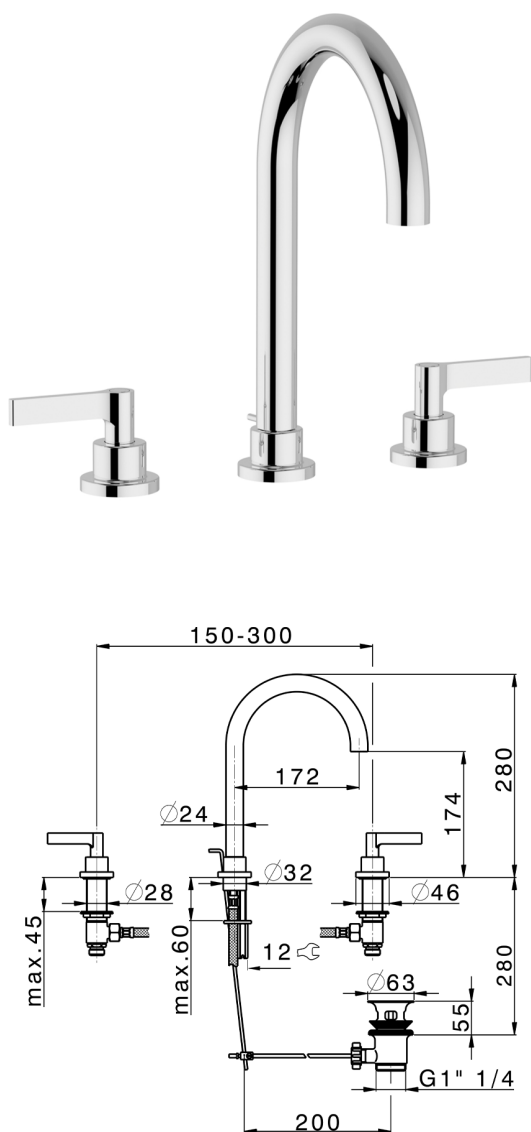

3 hole washbasin mixer GRACE_GL001060

MODEL **GL001060**

3 hole washbasin mixer, with automatic 1"1/4 automatic pop-up waste

AVAILABLE FINISHINGS

-  **21** 21 Chrome
-  **2F** 2F Brushed Nickel
-  **2W** 2W Brushed Gold
-  **5H** 5H Dark Brass Brushed
-  **5L** 5L Brushed Black Titanium
-  **6T** 6T Chrome/Matt Black