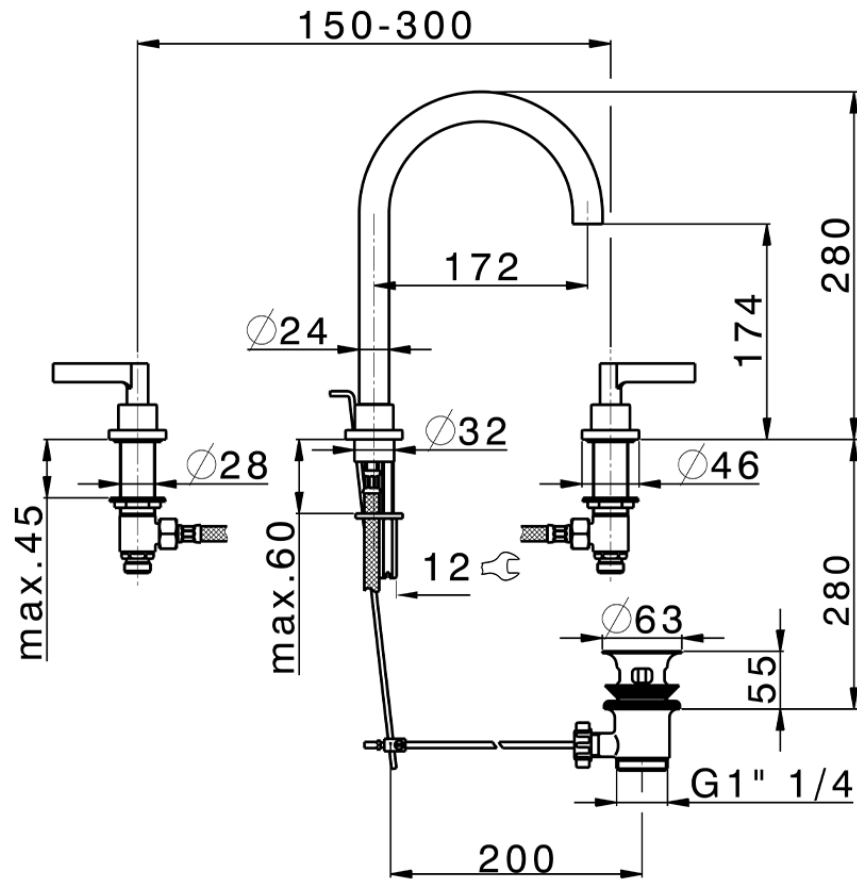

3 hole washbasin mixer GRACE_GL001060

GL001060

<https://en.cisal.it/3-hole-washbasin-mixer-grace-gl001060>

2026-04-29