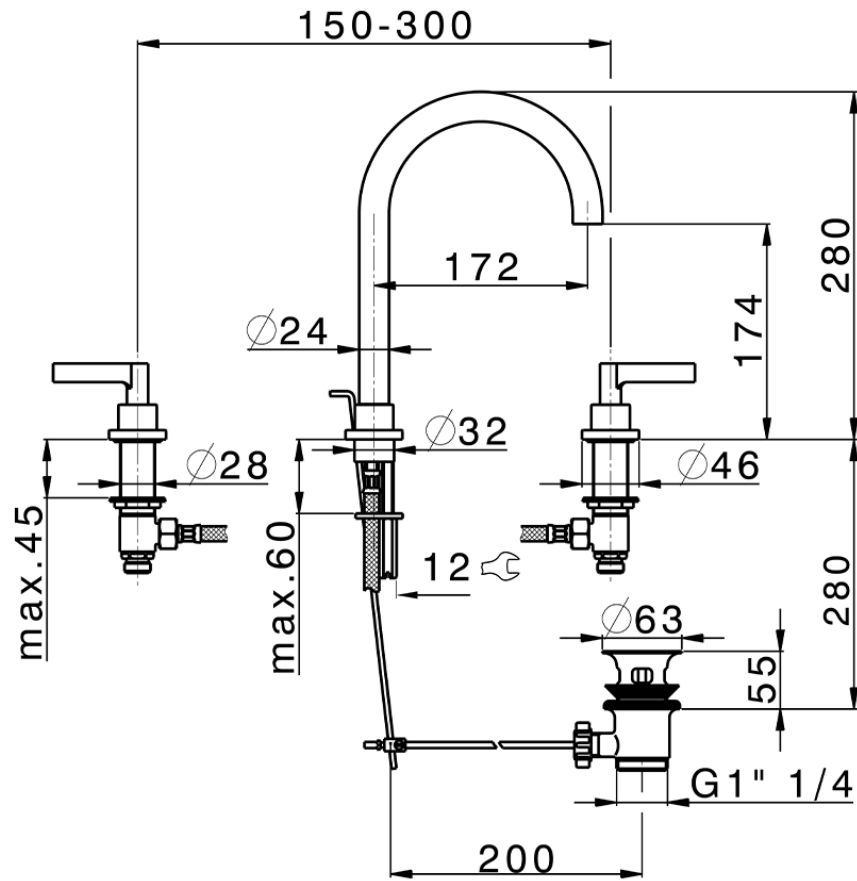

3 hole washbasin mixer GRACE_GL001060

GL001060

<https://en.cisal.it/3-hole-washbasin-mixer-grace-gl001060>

2026-04-09