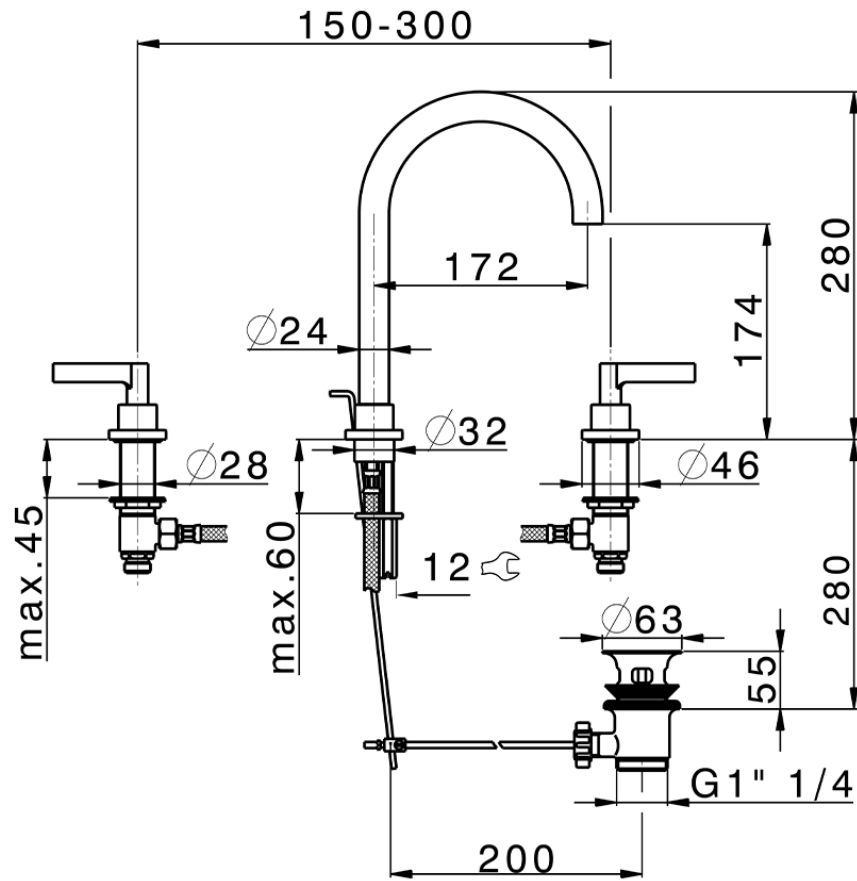

## 3 hole washbasin mixer GRACE\_GL001060

GL001060

<https://en.cisal.it/3-hole-washbasin-mixer-grace-gl001060>

2026-06-13