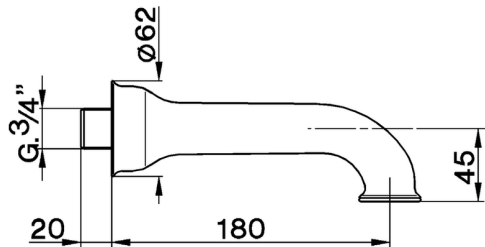

Bath spout ARCANA COMPONENTS_AR000241

MODEL **AR000241**

Bath spout, L. 180 mm, 3/4" M connection

AVAILABLE FINISHINGS

-  **21** 21 Chrome
-  **24** 24 Gold
-  **26** 26 Old Copper
-  **27** 27 Old Bronze
-  **2A** 2A Satin Brushed Nickel
-  **74** 74 Chrome/Gold