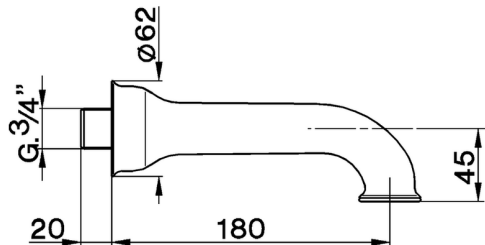

CHARACTERISTICS

2026-04-06