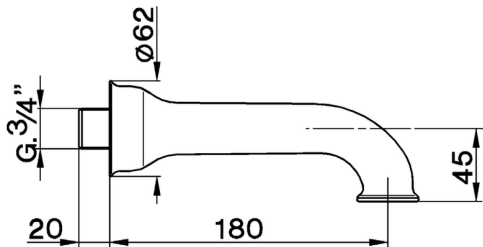

Bath spout ARCANA COMPONENTS_AR000241

MODEL **AR000241**

Bath spout, L. 180 mm, 3/4" M connection

AVAILABLE FINISHINGS

-  **21** 21 Chrome
-  **24** 24 Gold
-  **26** 26 Old Copper
-  **27** 27 Old Bronze
-  **2A** 2A Satin Brushed Nickel
-  **74** 74 Chrome/Gold