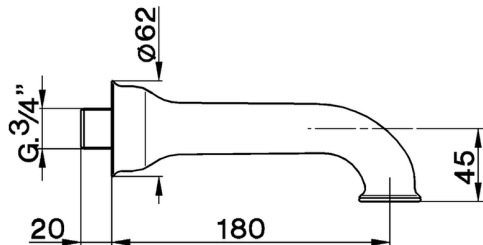

Bath spout ARCANA COMPONENTS_AR000241

MODEL **AR000241**

Bath spout, L. 180 mm, 3/4" M connection

AVAILABLE FINISHINGS

-  **21** 21 Chrome
-  **24** 24 Gold
-  **26** 26 Old Copper
-  **27** 27 Old Bronze
-  **2A** 2A Satin Brushed Nickel
-  **74** 74 Chrome/Gold