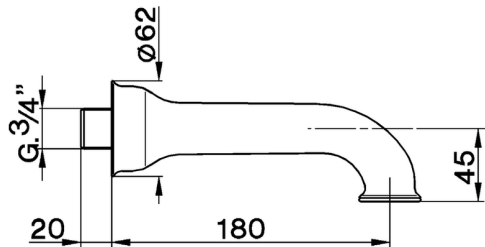

CHARACTERISTICS

2026-06-13