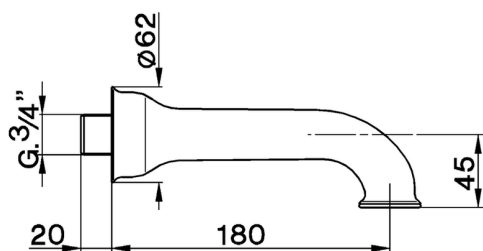

Bath spout ARCANA COMPONENTS_AR000241

MODEL **AR000241**

Bath spout, L. 180 mm, 3/4" M connection

AVAILABLE FINISHINGS

-  **21** 21 Chrome
-  **24** 24 Gold
-  **26** 26 Old Copper
-  **27** 27 Old Bronze
-  **2A** 2A Satin Brushed Nickel
-  **74** 74 Chrome/Gold