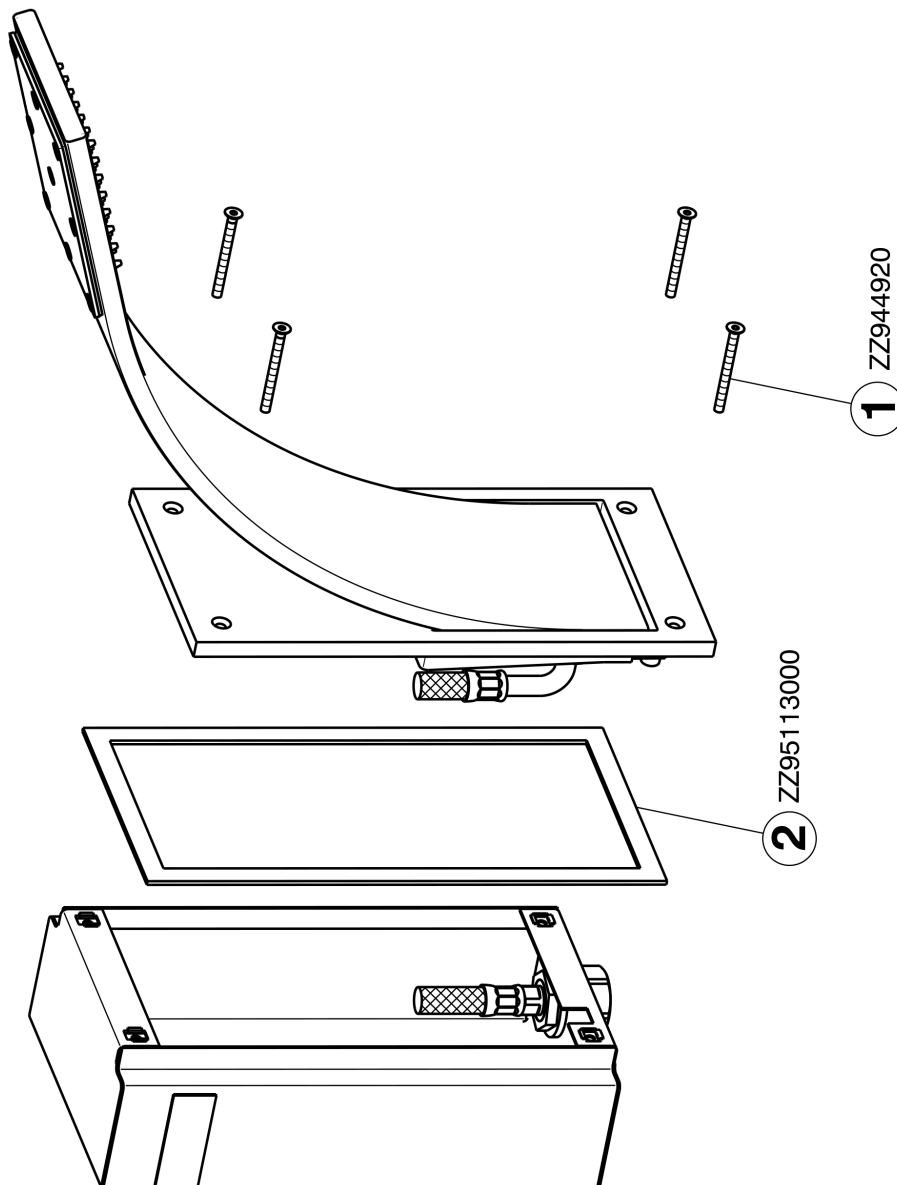

Shower arm with integrated showerhead WAVE_WA013190

WA013190

<https://en.cisal.it/shower-arm-with-integrated-showerhead-wave-wa013190>

2026-04-24