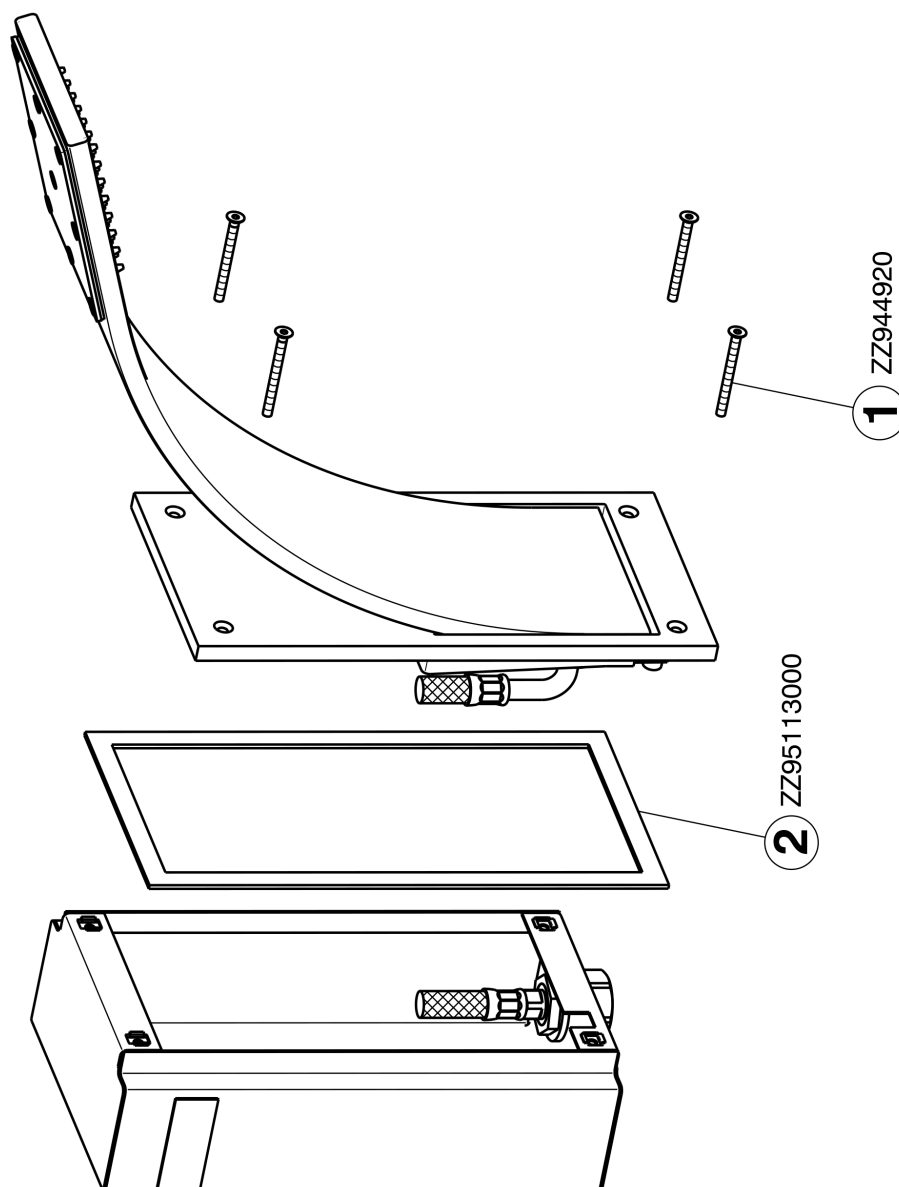

Shower arm with integrated showerhead WAVE_WA013190

WA013190

<https://en.cisal.it/shower-arm-with-integrated-showerhead-wave-wa013190>

2026-06-25