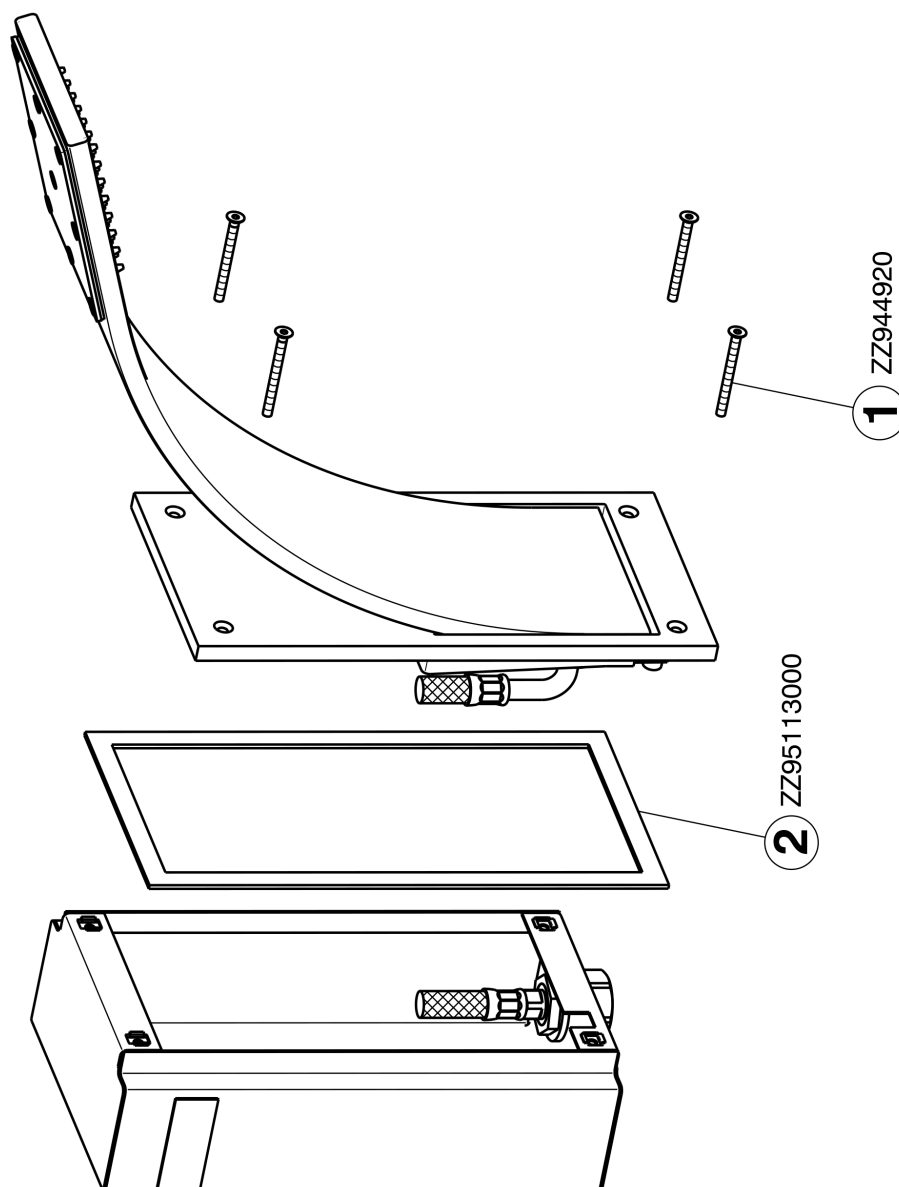

Shower arm with integrated showerhead WAVE_WA013190

WA013190

<https://en.cisal.it/shower-arm-with-integrated-showerhead-wave-wa013190>

2026-06-04