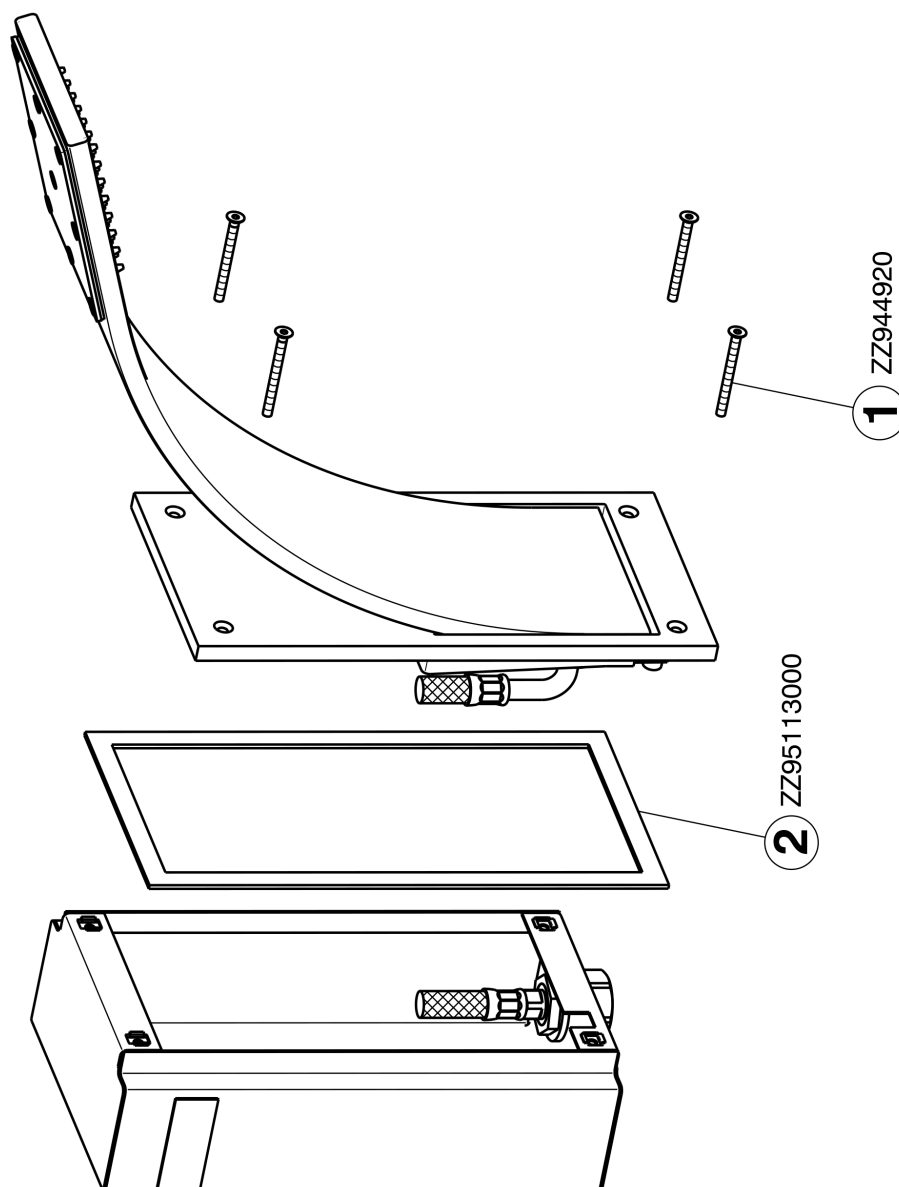

Shower arm with integrated showerhead WAVE_WA013190

WA013190

<https://en.cisal.it/shower-arm-with-integrated-showerhead-wave-wa013190>

2026-04-04