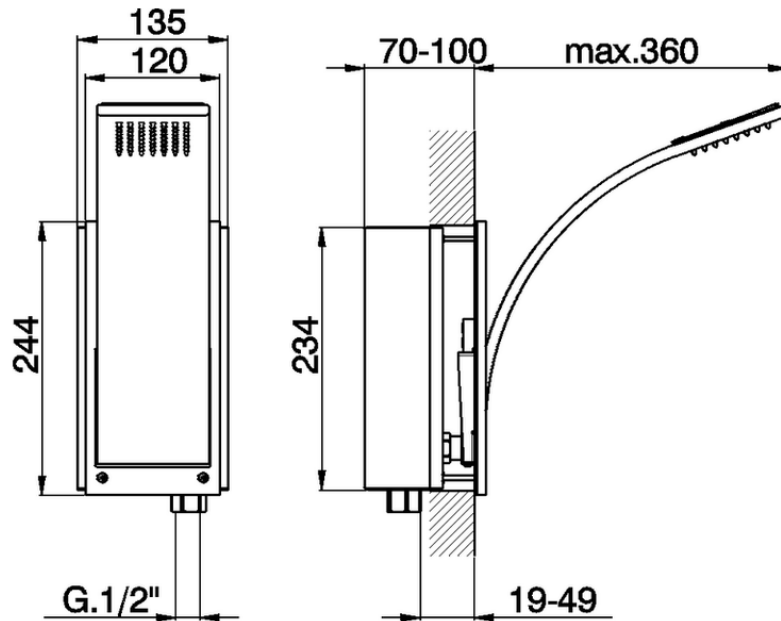

Shower arm with integrated showerhead WAVE_WA013190

WA013190

<https://en.cisal.it/shower-arm-with-integrated-showerhead-wave-wa013190>

2026-06-24