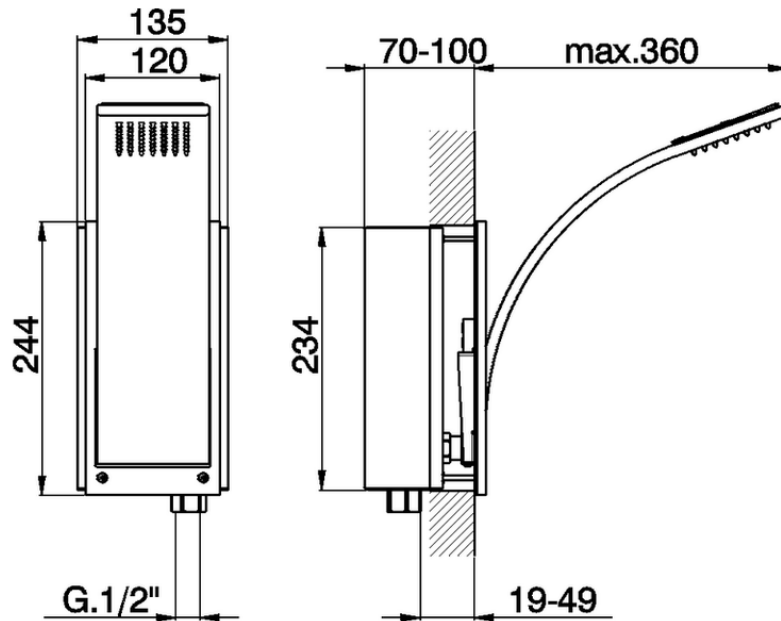

## Shower arm with integrated showerhead WAVE\_WA013190

WA013190

<https://en.cisal.it/shower-arm-with-integrated-showerhead-wave-wa013190>

2026-04-04