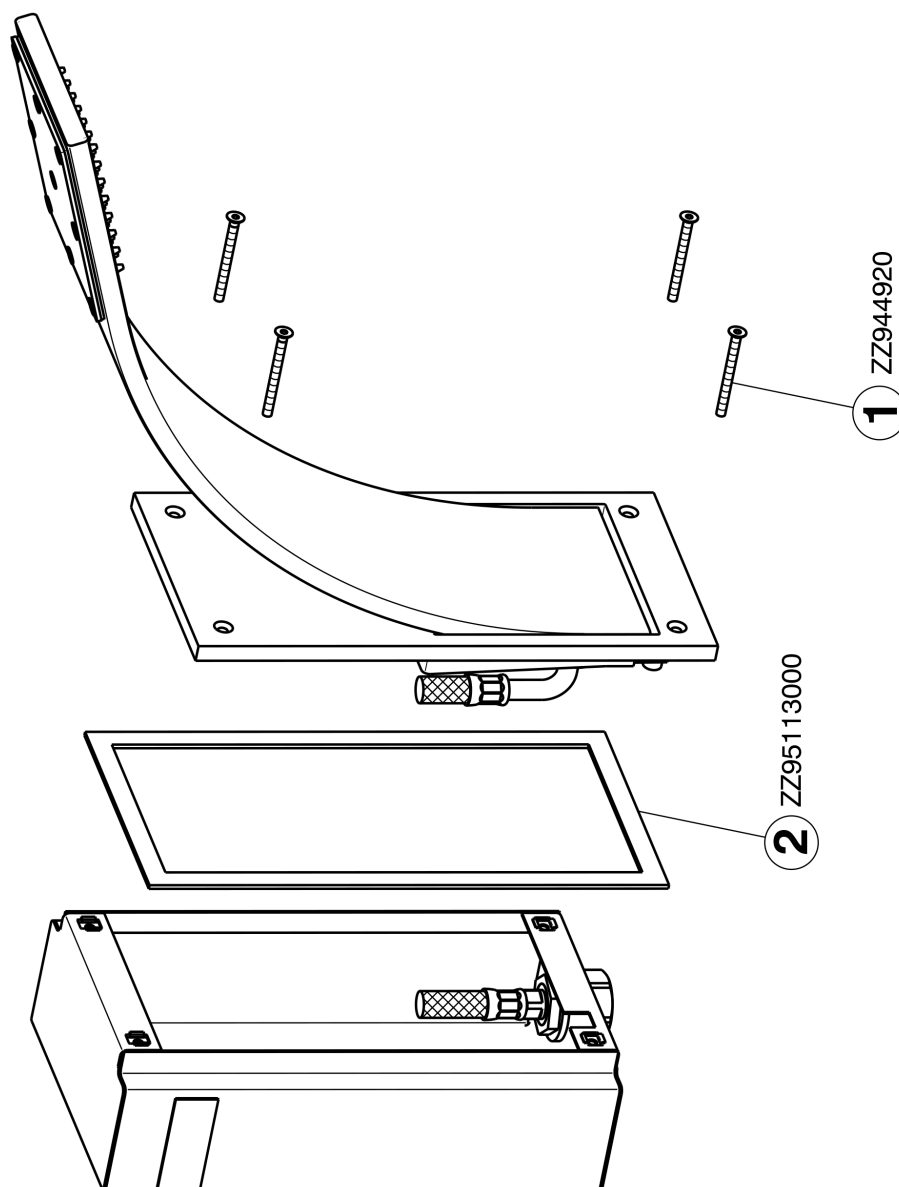

Shower arm with integrated showerhead WAVE_WA013190

WA013190

<https://en.cisal.it/shower-arm-with-integrated-showerhead-wave-wa013190>

2026-06-05