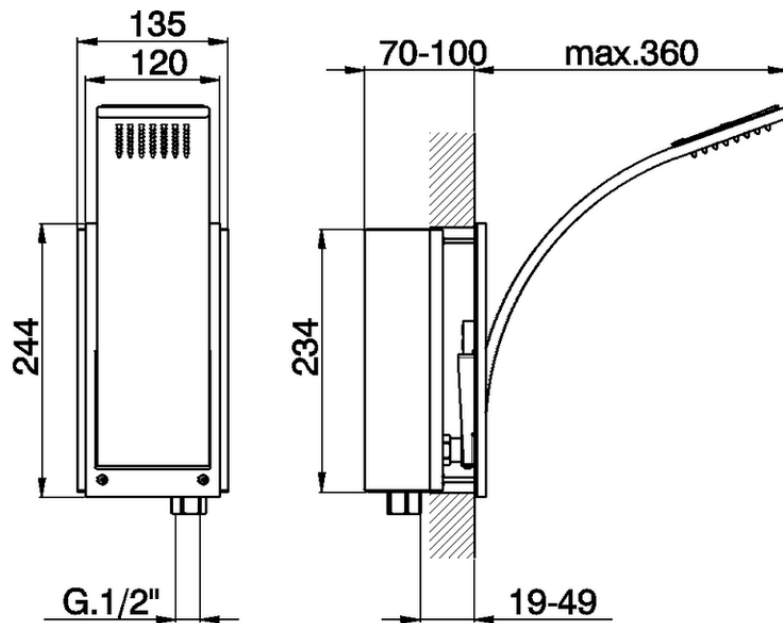

Shower arm with integrated showerhead WAVE_WA013190

WA013190

<https://en.cisal.it/shower-arm-with-integrated-showerhead-wave-wa013190>

2026-06-04