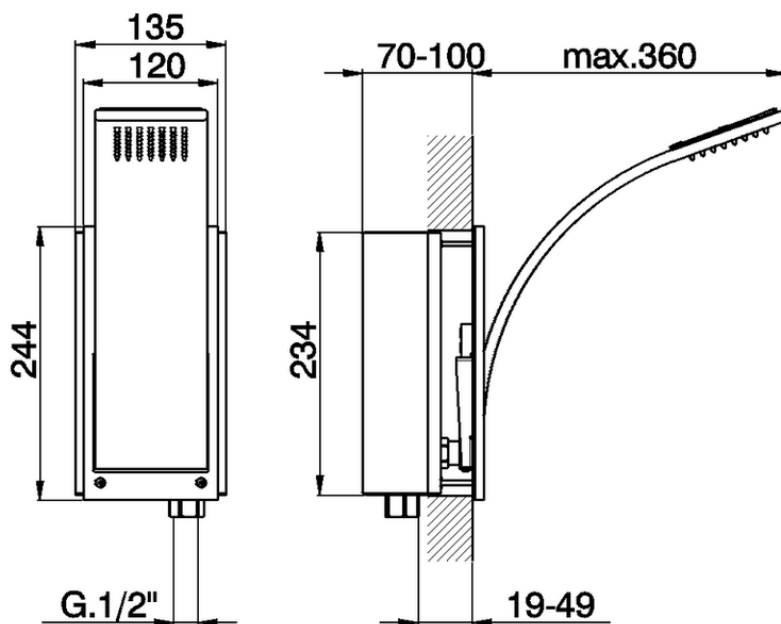

Shower arm with integrated showerhead WAVE_WA013190

WA013190

<https://en.cisal.it/shower-arm-with-integrated-showerhead-wave-wa013190>

2026-04-24