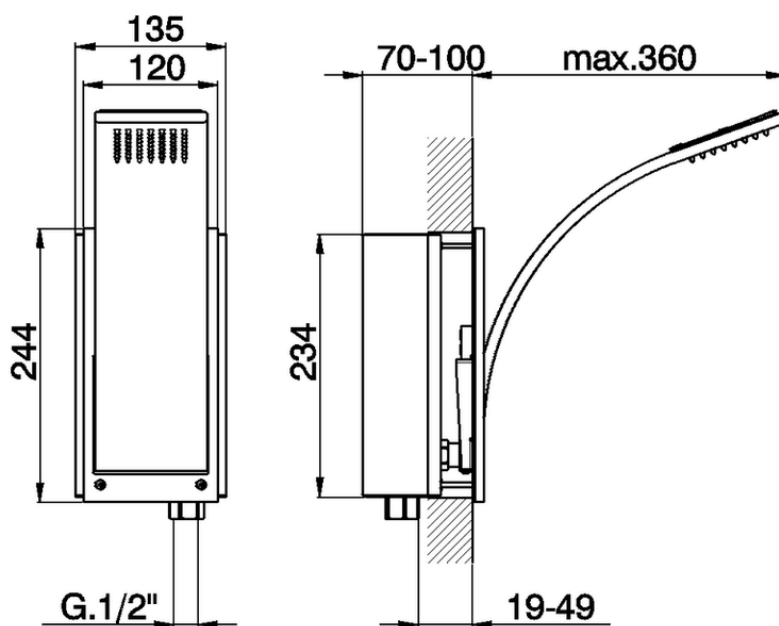

Shower arm with integrated showerhead WAVE_WA013190

WA013190

<https://en.cisal.it/shower-arm-with-integrated-showerhead-wave-wa013190>

2026-06-25