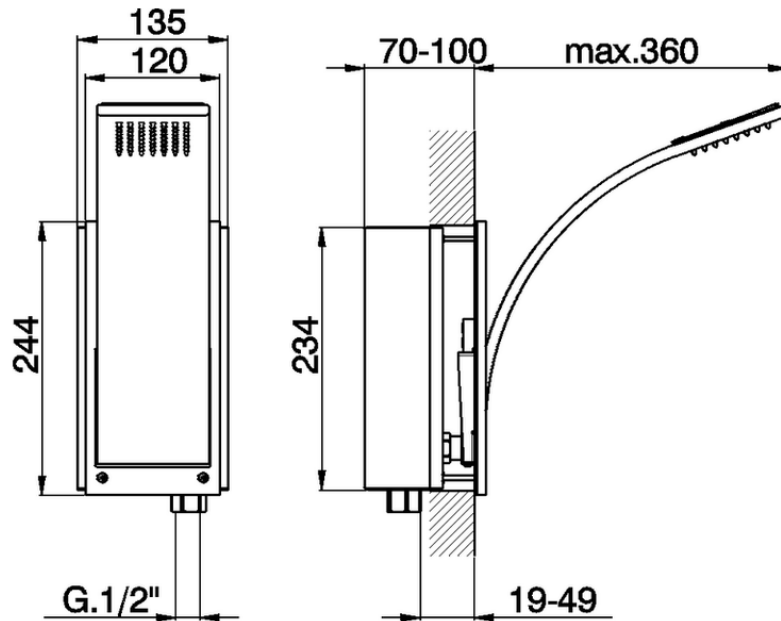

Shower arm with integrated showerhead WAVE_WA013190

WA013190

<https://en.cisal.it/shower-arm-with-integrated-showerhead-wave-wa013190>

2026-05-15