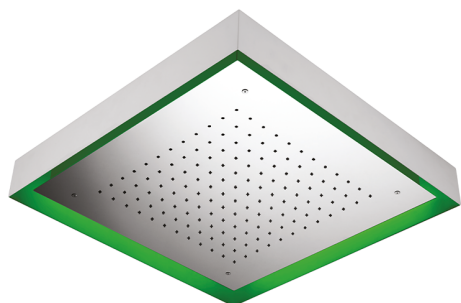

570x570 mm Chromotherapy Ceiling showerhead ZEN SHOWER_ZS0C0135

MODEL **ZS0C0135**

570x570 mm Chromotherapy Ceiling showerhead, with white cover, rain, chromotherapy functions, built-in control included, Stainless Steel AISI 304