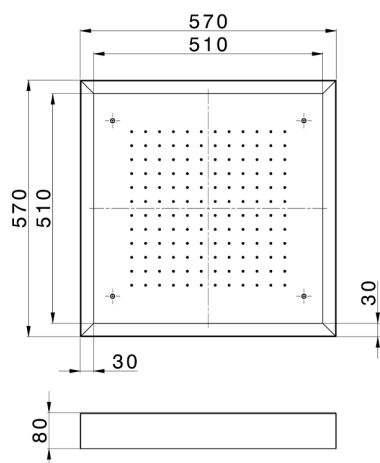

570x570 mm Chromotherapy Ceiling showerhead ZEN SHOWER_ZS0C0135

MODEL **ZS0C0135**

570x570 mm Chromotherapy Ceiling showerhead, with white cover, rain, chromotherapy functions, built-in control included, Stainless Steel AISI 304