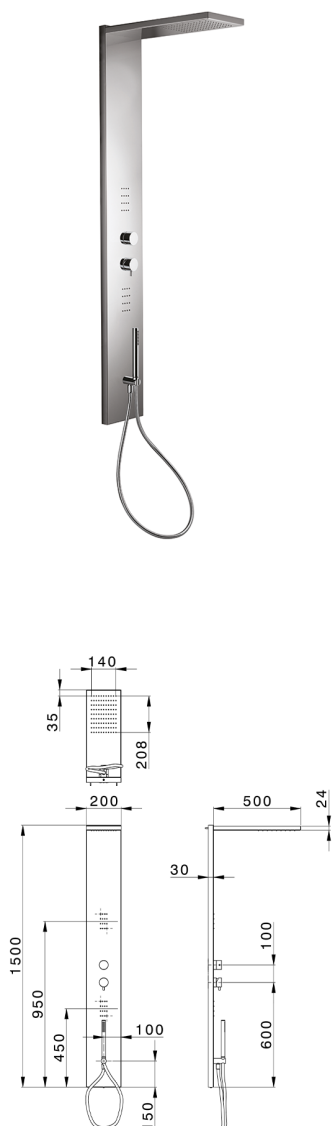

3-fonctions single lever shower panel SHOWER COLUMNS_ZS005000

MODEL **ZS005000**

3-fonctions single lever shower panel, stainless steel
 AISI 304 shower panel, 3 outlet deviatop
 cartridge, handshower holder with wall elbow, 23 mm
 Brass One Spray handshower, 2 front body
 jets, 200x500 thick 24mm Inox rectangular
 showerhead, rain function, 150 cm PVC Flexible Hose

AVAILABLE FINISHINGS

-  **40** 40 Matt Black
-  **4Q** 4Q Matt White
-  **D1** D1 Brushed Inox
-  **D2** D2 Polished Inox

CHARACTERISTICS

Single Lever **1**
 Cartridge Spare Parts **ZZ99751000**
35 mm Cartridge