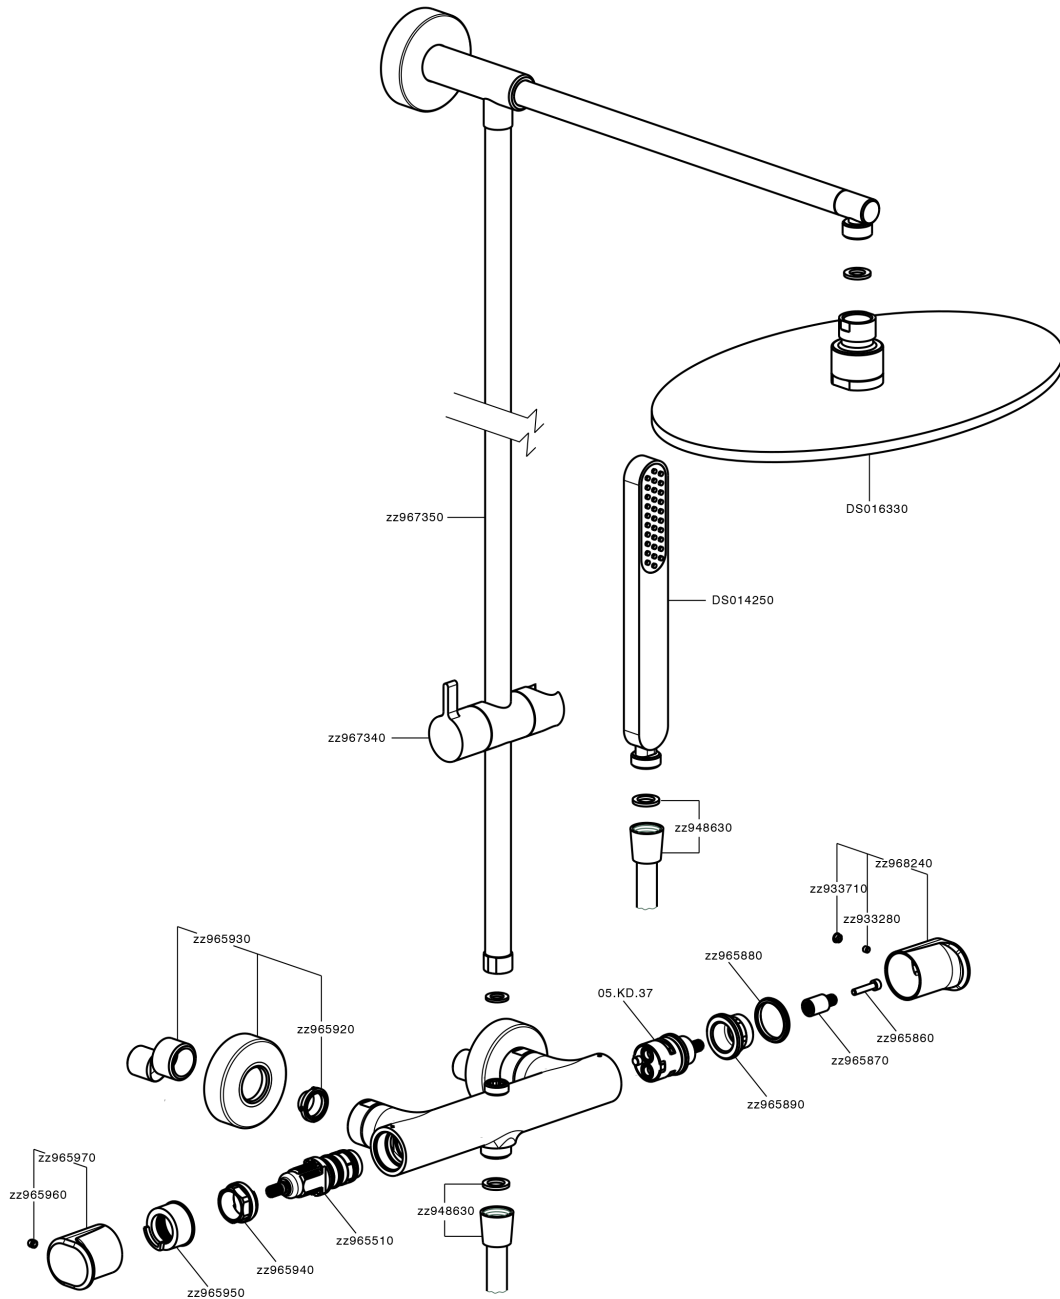

## Thermostatic shower column, 2-functions LINEAVIVA\_LVC78030

MODEL **LVC78030**

Thermostatic shower column, 2-functions, 2 outlet deviasop, not adjustable riser column, Sliding handshower holder, minimalistic one spray handshower ABS, 300 mm Brass round headshower, 150 cm smooth SUPREME Flexible Hose

#### DeviaStop

The Cisal Devia Stop technology allows to adjust the water flow and to direct it to the selected output point (overhead soaker, hand shower, etc).

#### SafeTouch

The Cisal SafeTouch system maintains the mixer body cool to the touch during operation.

## Thermostatic shower column, 2-functions LINEAVIVA\_LVC78030

LVC78030

<https://en.cisal.it/thermostatic-shower-column-2-functions-lineaviva-lvc78030>

2026-06-25