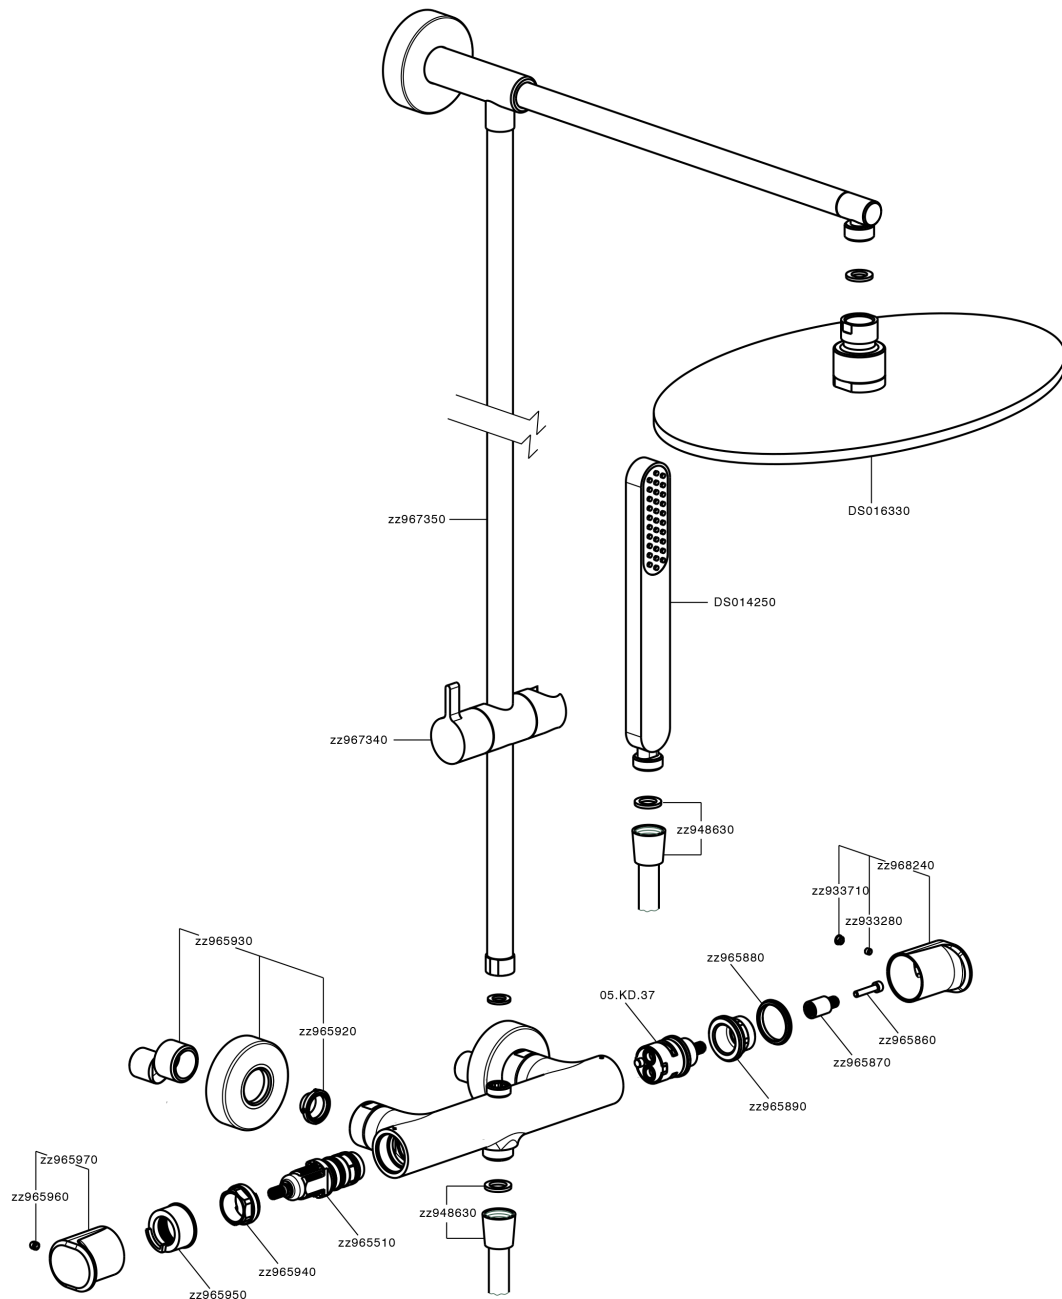

Thermostatic shower column, 2-functions LINEAVIVA_LVC78030

MODEL **LVC78030**

Thermostatic shower column, 2-functions, 2 outlet deviasop, not adjustable riser column, Sliding handshower holder, minimalistic one spray handshower ABS, 300 mm Brass round headshower, 150 cm smooth SUPREME Flexible Hose

AVAILABLE FINISHINGS

-  **21** 21 Chrome
-  **2B** 2B Polished Nickel
-  **2F** 2F Brushed Nickel
-  **40** 40 Matt Black
-  **4Q** 4Q Matt White

CHARACTERISTICS

Cartridge Spare Parts **ZZ96551000**

TMX 25 Thermostatic Valve

DeviaStop

The Cisal Devia Stop technology allows to adjust the water flow and to direct it to the selected output point (overhead soaker, hand shower, etc).

SafeTouch

The Cisal SafeTouch system maintains the mixer body cool to the touch during operation.

Thermostatic

The Cisal thermostatic is your personal water manager, helping you to handle, control and save water and energy.

Thermostatic shower column, 2-functions LINEAVIVA_LVC78030

LVC78030

<https://en.cisal.it/thermostatic-shower-column-2-functions-lineaviva-lvc78030>