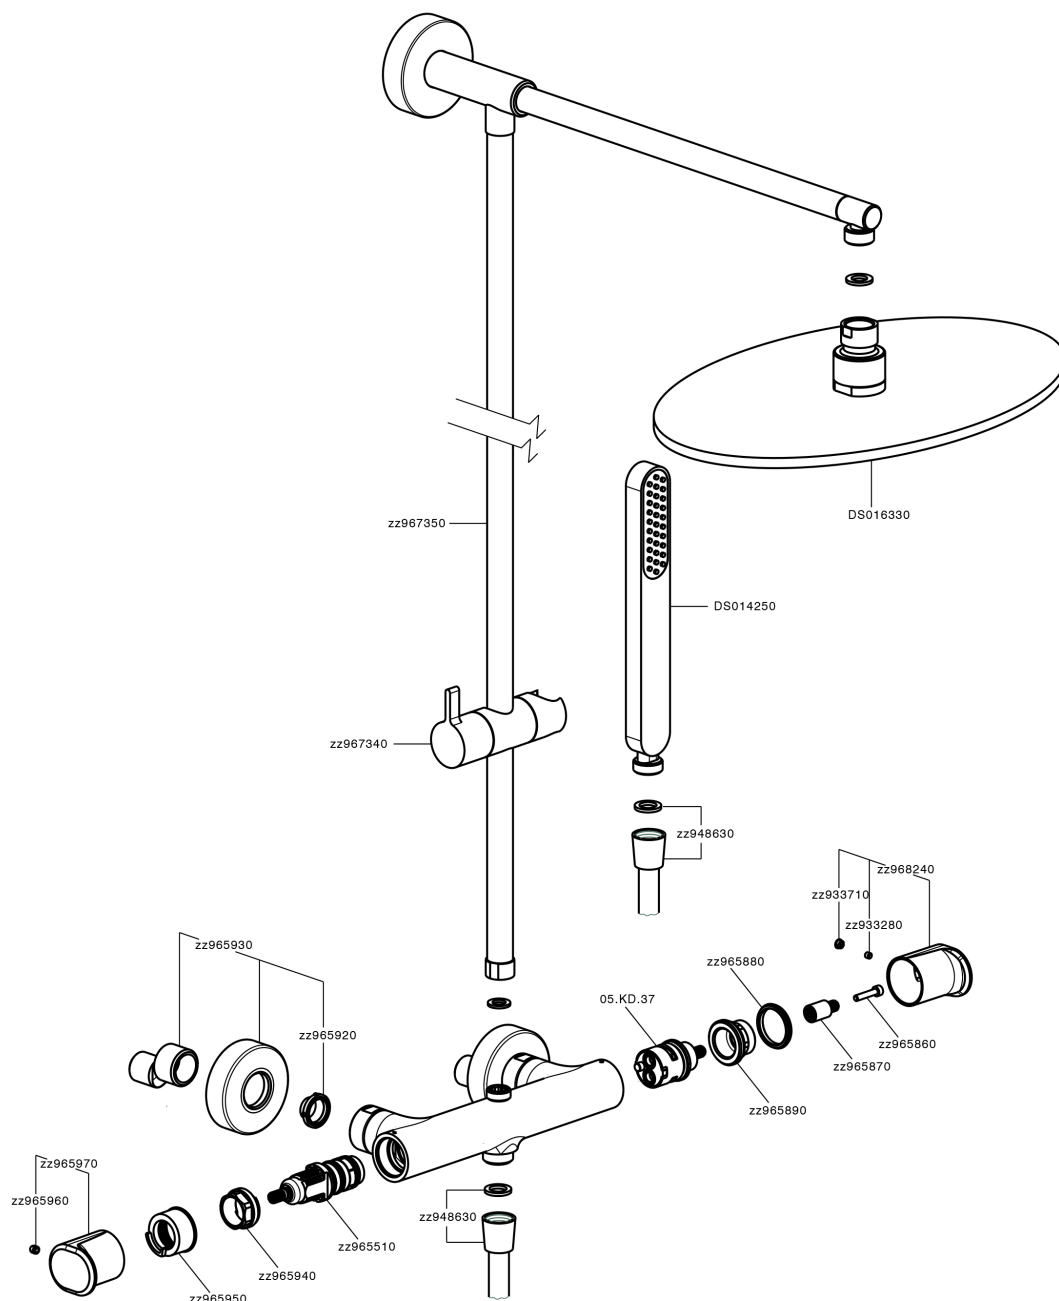

Thermostatic shower column, 2-functions LINEAVIVA_LVC78030

MODEL **LVC78030**

Thermostatic shower column, 2-functions, 2 outlet deviasop, not adjustable riser column, Sliding handshower holder, minimalistic one spray handshower ABS, 300 mm Brass round headshower, 150 cm smooth SUPREME Flexible Hose

AVAILABLE FINISHINGS

-  **21** 21 Chrome
-  **2B** 2B Polished Nickel
-  **2F** 2F Brushed Nickel
-  **40** 40 Matt Black
-  **4Q** 4Q Matt White

CHARACTERISTICS

Cartridge Spare Parts **ZZ96551000**

TMX 25 Thermostatic Valve

DeviaStop

The Cisal Devia Stop technology allows to adjust the water flow and to direct it to the selected output point (overhead soaker, hand shower, etc).

SafeTouch

The Cisal SafeTouch system maintains the mixer body cool to the touch during operation.

Thermostatic

The Cisal thermostatic is your personal water manager, helping you to handle, control and save water and energy.

Thermostatic shower column, 2-functions LINEAVIVA_LVC78030

LVC78030

<https://en.cisal.it/thermostatic-shower-column-2-functions-lineaviva-lvc78030>