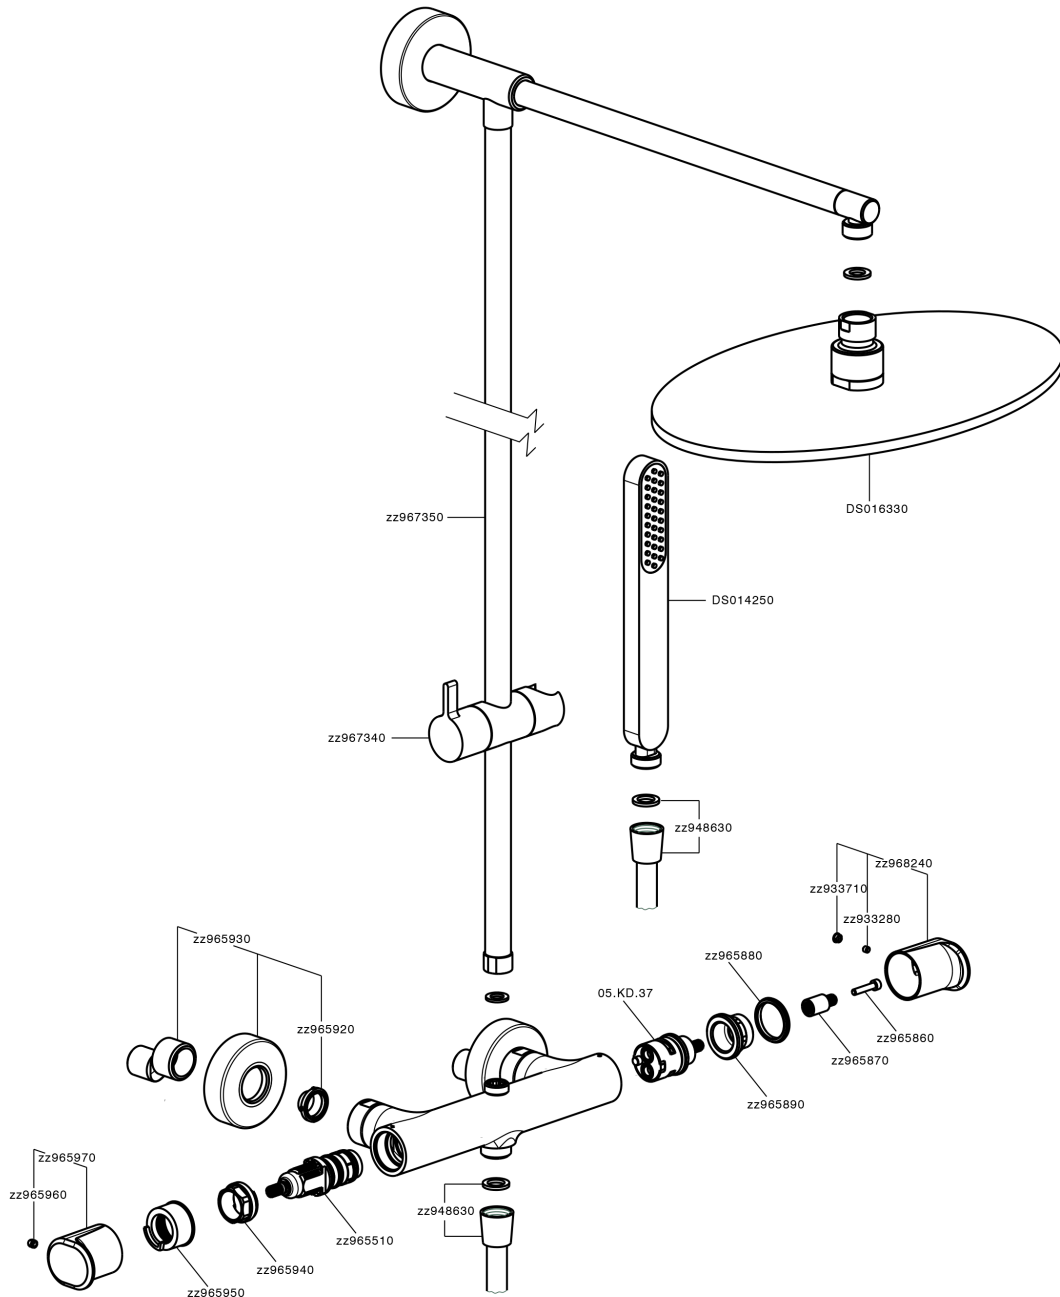

Thermostatic shower column, 2-functions LINEAVIVA_LVC78030

MODEL **LVC78030**

Thermostatic shower column, 2-functions, 2 outlet deviasstop, not adjustable riser column, Sliding handshower holder, minimalistic one spray handshower ABS, 300 mm Brass round headshower, 150 cm smooth SUPREME Flexible Hose

AVAILABLE FINISHINGS

-  **21** 21 Chrome
-  **2B** 2B Polished Nickel
-  **2F** 2F Brushed Nickel
-  **40** 40 Matt Black
-  **4Q** 4Q Matt White

CHARACTERISTICS

Cartridge Spare Parts **ZZ96551000**

TMX 25 Thermostatic Valve

DeviaStop

The Cisal Devia Stop technology allows to adjust the water flow and to direct it to the selected output point (overhead soaker, hand shower, etc).

SafeTouch

The Cisal SafeTouch system maintains the mixer body cool to the touch during operation.

Thermostatic

The Cisal thermostatic is your personal water manager, helping you to handle, control and save water and energy.

Thermostatic shower column, 2-functions LINEAVIVA_LVC78030

LVC78030

<https://en.cisal.it/thermostatic-shower-column-2-functions-lineaviva-lvc78030>