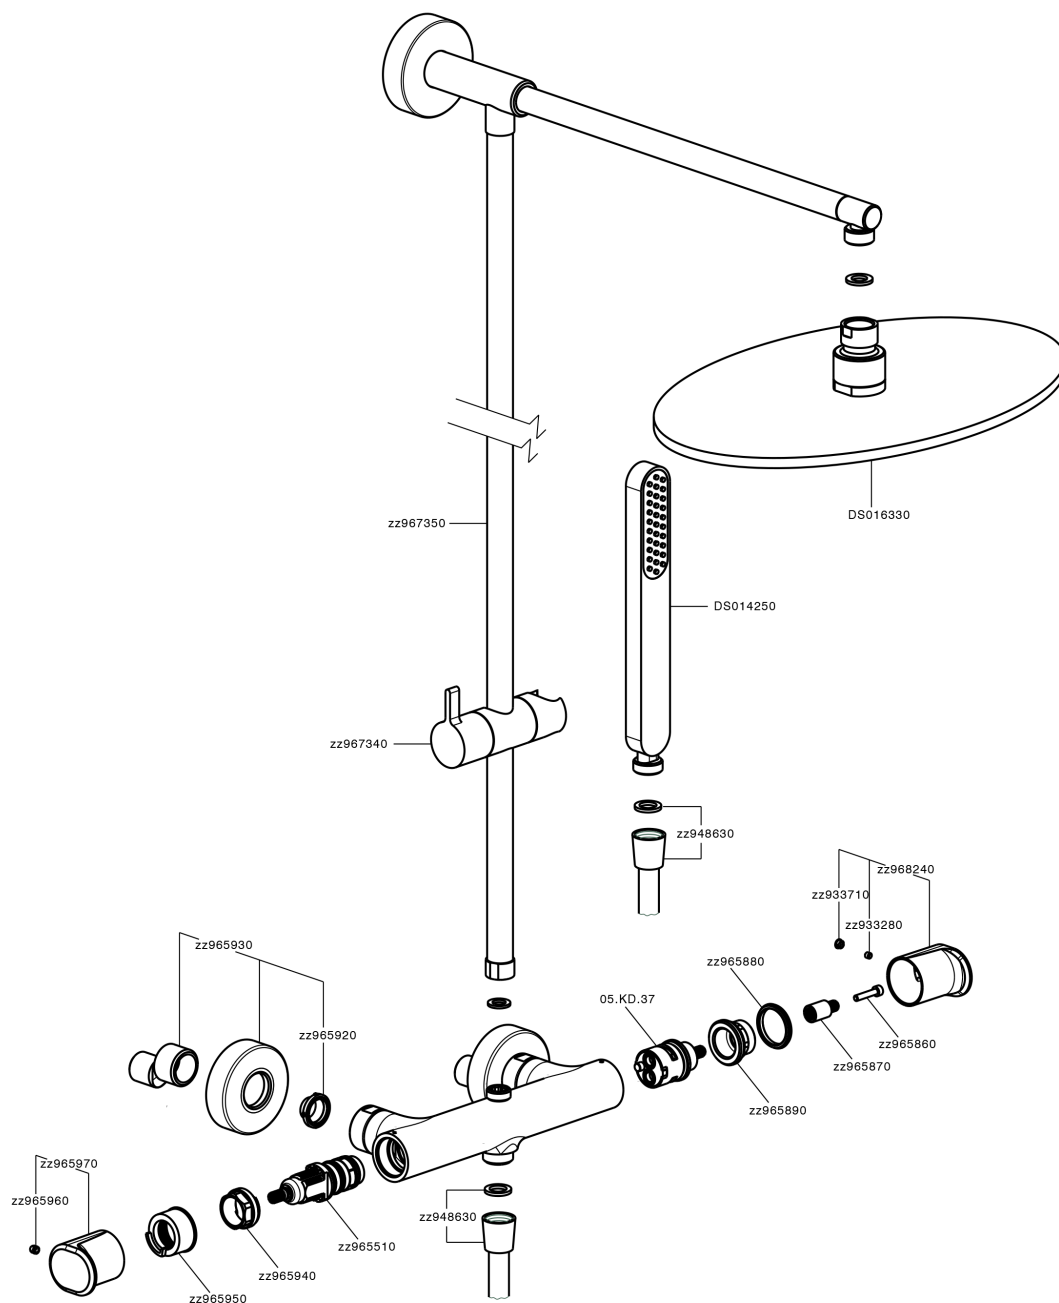

Thermostatic shower column, 2-functions LINEAVIVA_LVC78030

MODEL **LVC78030**

Thermostatic shower column, 2-functions, 2 outlet devia stop, not adjustable riser column, Sliding handshower holder, minimalistic one spray handshower ABS, 300 mm Brass round headshower, 150 cm smooth SUPREME Flexible Hose

AVAILABLE FINISHINGS

-  **21** 21 Chrome
-  **2B** 2B Polished Nickel
-  **2F** 2F Brushed Nickel
-  **40** 40 Matt Black
-  **4Q** 4Q Matt White

CHARACTERISTICS

Cartridge Spare Parts **ZZ96551000**

TMX 25 Thermostatic Valve

DeviaStop

The Cisal Devia Stop technology allows to adjust the water flow and to direct it to the selected output point (overhead soaker, hand shower, etc).

SafeTouch

The Cisal SafeTouch system maintains the mixer body cool to the touch during operation.

Thermostatic

The Cisal thermostatic is your personal water manager, helping you to handle, control and save water and energy.

Thermostatic shower column, 2-functions LINEAVIVA_LVC78030

LVC78030

<https://en.cisal.it/thermostatic-shower-column-2-functions-lineaviva-lvc78030>