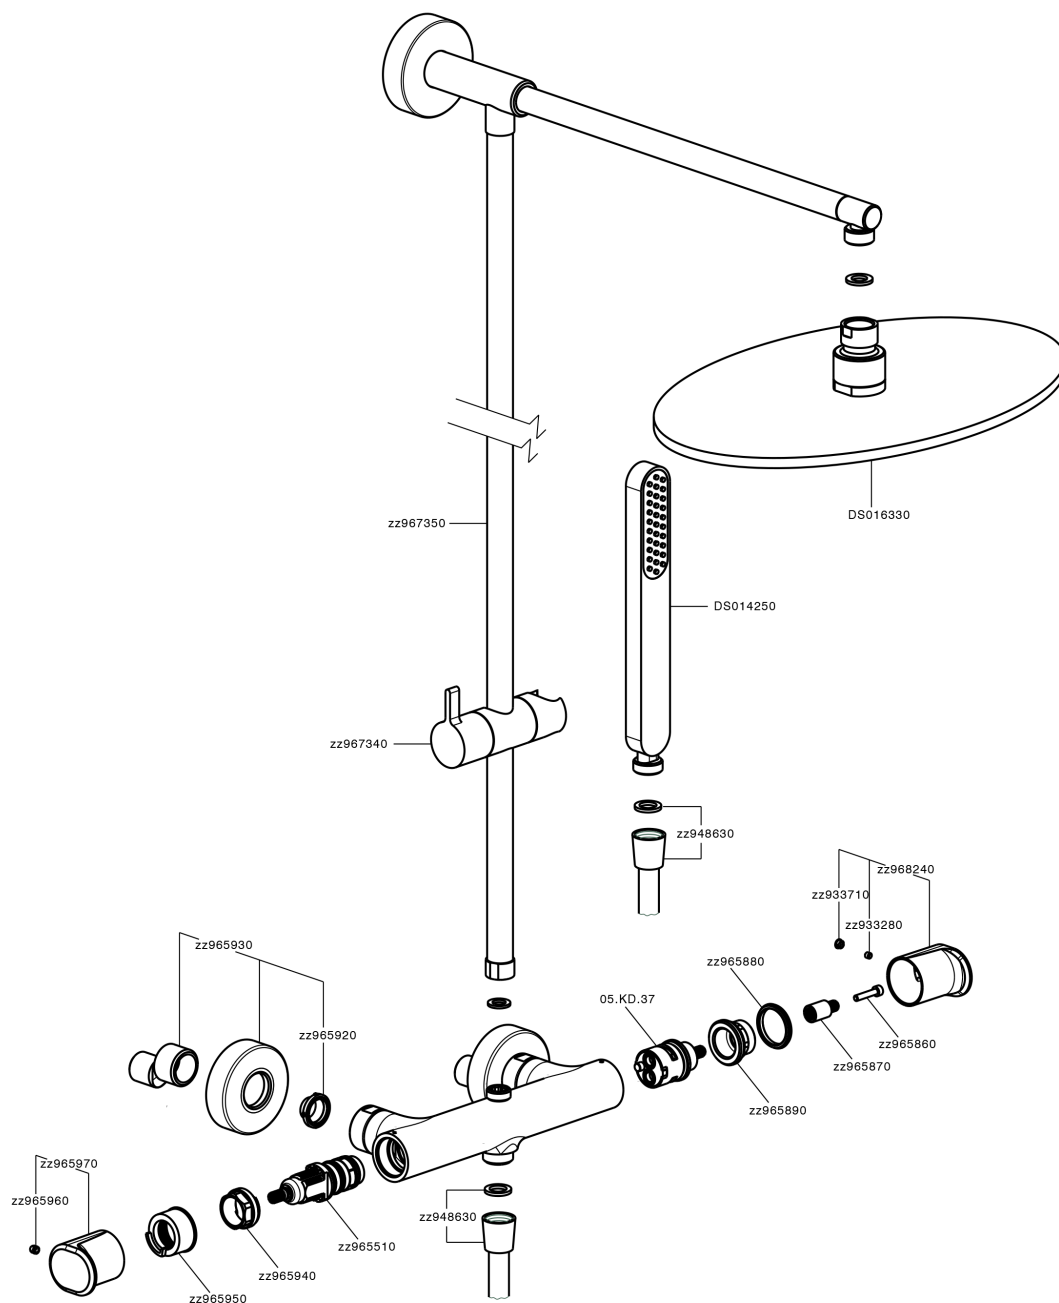

Thermostatic shower column, 2-functions LINEAVIVA_LVC78030

MODEL **LVC78030**

Thermostatic shower column, 2-functions, 2 outlet deviasstop, not adjustable riser column, Sliding handshower holder, minimalistic one spray handshower ABS, 300 mm Brass round headshower, 150 cm smooth SUPREME Flexible Hose

AVAILABLE FINISHINGS

-  **21** 21 Chrome
-  **2B** 2B Polished Nickel
-  **2F** 2F Brushed Nickel
-  **40** 40 Matt Black
-  **4Q** 4Q Matt White

CHARACTERISTICS

Cartridge Spare Parts **ZZ96551000**

TMX 25 Thermostatic Valve

DeviaStop

The Cisal Devia Stop technology allows to adjust the water flow and to direct it to the selected output point (overhead soaker, hand shower, etc).

SafeTouch

The Cisal SafeTouch system maintains the mixer body cool to the touch during operation.

Thermostatic

The Cisal thermostatic is your personal water manager, helping you to handle, control and save water and energy.

Thermostatic shower column, 2-functions LINEAVIVA_LVC78030

LVC78030

<https://en.cisal.it/thermostatic-shower-column-2-functions-lineaviva-lvc78030>