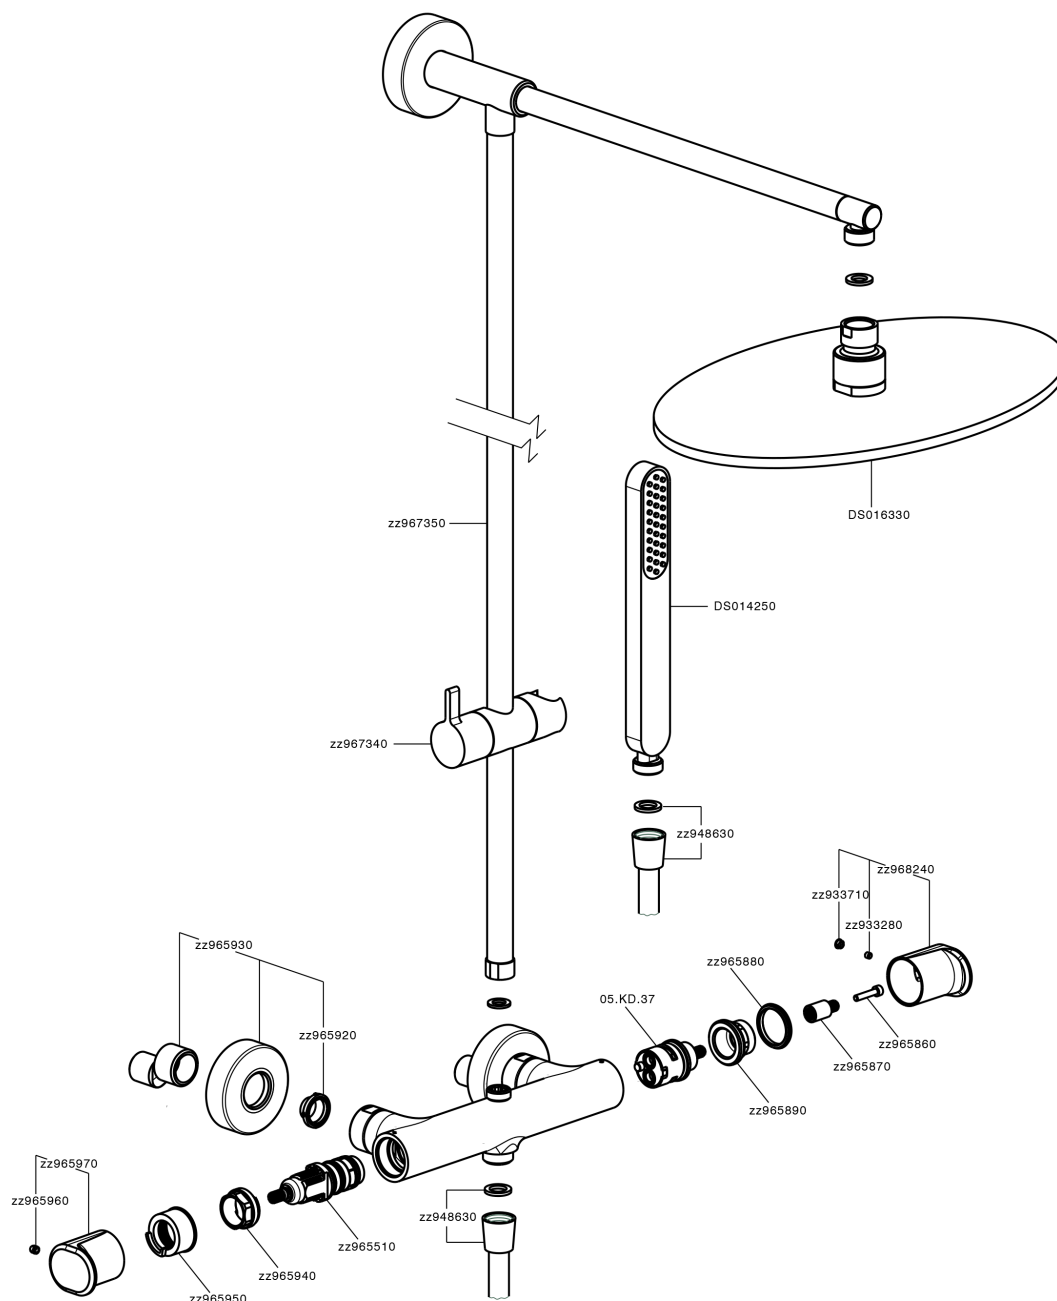

Thermostatic shower column, 2-functions LINEAVIVA_LVC78030

MODEL **LVC78030**

Thermostatic shower column, 2-functions, 2 outlet deviasop, not adjustable riser column, Sliding handshower holder, minimalistic one spray handshower ABS, 300 mm Brass round headshower, 150 cm smooth SUPREME Flexible Hose

AVAILABLE FINISHINGS

-  **21** 21 Chrome
-  **2B** 2B Polished Nickel
-  **2F** 2F Brushed Nickel
-  **40** 40 Matt Black
-  **4Q** 4Q Matt White

CHARACTERISTICS

Cartridge Spare Parts **ZZ96551000**

TMX 25 Thermostatic Valve

DeviaStop

The Cisal Devia Stop technology allows to adjust the water flow and to direct it to the selected output point (overhead soaker, hand shower, etc).

SafeTouch

The Cisal SafeTouch system maintains the mixer body cool to the touch during operation.

Thermostatic

The Cisal thermostatic is your personal water manager, helping you to handle, control and save water and energy.

Thermostatic shower column, 2-functions LINEAVIVA_LVC78030

LVC78030

<https://en.cisal.it/thermostatic-shower-column-2-functions-lineaviva-lvc78030>