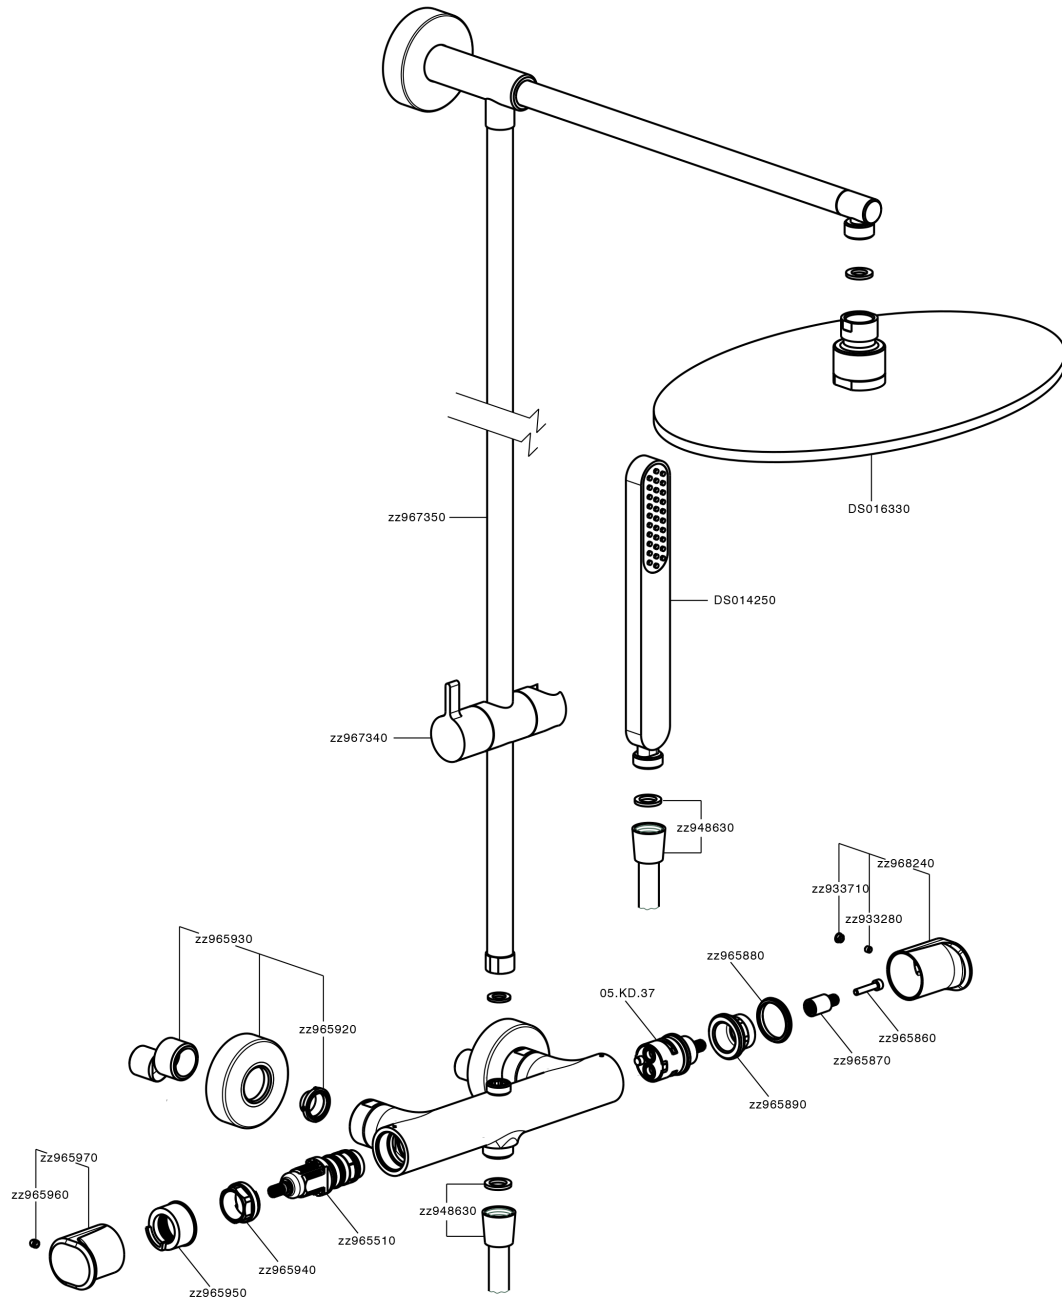

## Thermostatic shower column, 2-functions LINEAVIVA\_LVC78030

MODEL **LVC78030**

Thermostatic shower column, 2-functions, 2 outlet deviasstop, not adjustable riser column, Sliding handshower holder, minimalistic one spray handshower ABS, 300 mm Brass round headshower, 150 cm smooth SUPREME Flexible Hose

#### DeviaStop

The Cisal Devia Stop technology allows to adjust the water flow and to direct it to the selected output point (overhead soaker, hand shower, etc).

#### SafeTouch

The Cisal SafeTouch system maintains the mixer body cool to the touch during operation.

## Thermostatic shower column, 2-functions LINEAVIVA\_LVC78030

LVC78030

<https://en.cisal.it/thermostatic-shower-column-2-functions-lineaviva-lvc78030>

2026-06-05