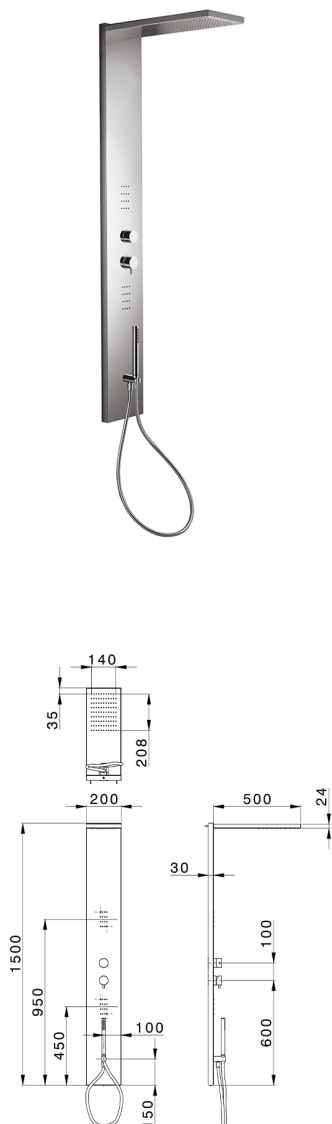

3-fonctions single lever shower panel WELLNESS_ZS005000

MODEL **ZS005000**

3-fonctions single lever shower panel, stainless steel AISI 304 shower panel, 3 outlet deviator cartridge, handshower holder with wall elbow, 23 mm Brass One Spray handshower, 2 front body jets, 200x500 thick 24mm Inox rectangular showerhead, rain function, 150 cm PVC Flexible Hose

AVAILABLE FINISHINGS

-  **40** 40 Matt Black
-  **4Q** 4Q Matt White
-  **D1** D1 Brushed Inox
-  **D2** D2 Polished Inox

CHARACTERISTICS

Cartridge Spare Parts **ZZ99751000**

35 mm Cartridge

2025-01-02