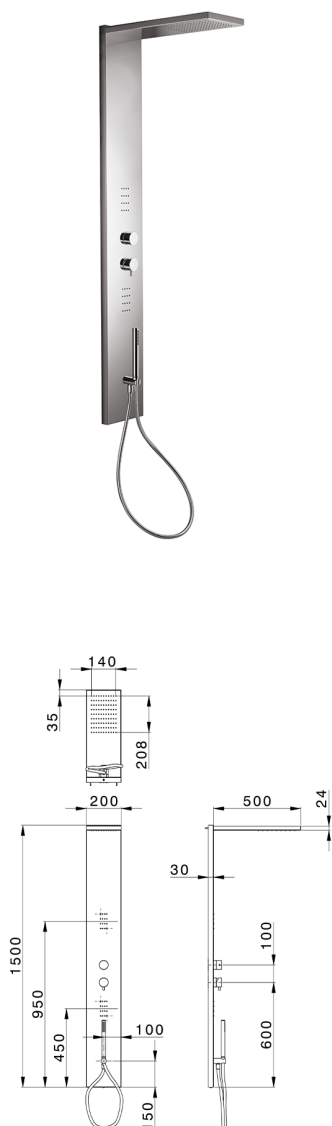

3-fonctions single lever shower panel WELLNESS_ZS005000

MODEL **ZS005000**

3-fonctions single lever shower panel, stainless steel AISI 304 shower panel, 3 outlet deviator cartridge, handshower holder with wall elbow, 23 mm Brass One Spray handshower, 2 front body jets, 200x500 thick 24mm Inox rectangular showerhead, rain function, 150 cm PVC Flexible Hose

AVAILABLE FINISHINGS

-  **40** 40 Matt Black
-  **4Q** 4Q Matt White
-  **D1** D1 Brushed Inox
-  **D2** D2 Polished Inox

CHARACTERISTICS

Cartridge Spare Parts **ZZ99751000**

35 mm Cartridge

2025-01-05