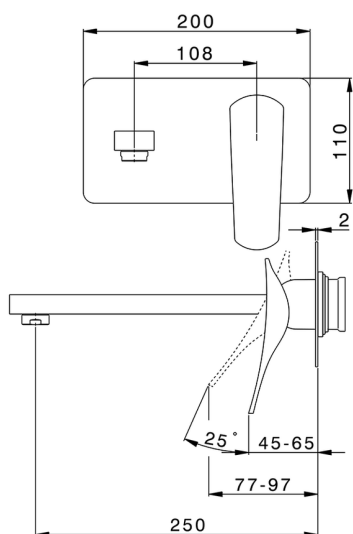

CHARACTERISTICS

Installation **Concealed**
Required concealed parts **ZA002450**

2024-12-22