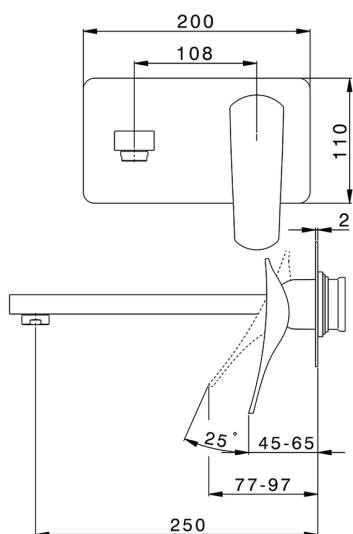

CHARACTERISTICS

Installation **Concealed**

Required concealed parts **ZA002450**

2024-12-21