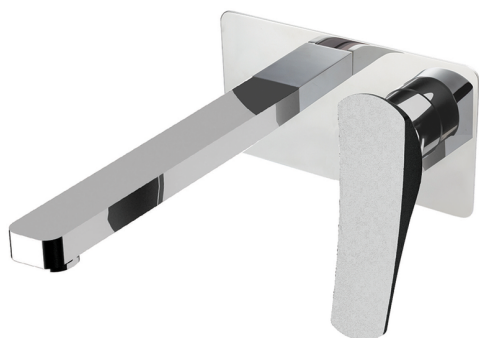

## Exposed part for single lever washbasin valve ROADSTER ACCENT\_RA005513

MODEL **RA005513**

Exposed part for single lever washbasin valve, without concealed part, spout L.250 mm, for item Easy-Box ZA002450-ZA025510

### AVAILABLE FINISHINGS

-  **21** 21 Chrome
-  **2B** 2B Polished Nickel
-  **2F** 2F Brushed Nickel
-  **2Q** 2Q Black Titanium
-  **40** 40 Matt Black
-  **4Q** 4Q Matt White