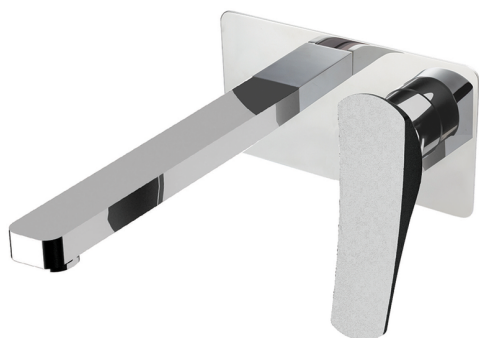

Exposed part for single lever washbasin valve ROADSTER ACCENT_RA005513

MODEL **RA005513**

Exposed part for single lever washbasin valve, without concealed part, spout L.250 mm, for item Easy-Box ZA002450-ZA025510

AVAILABLE FINISHINGS

-  **21** 21 Chrome
-  **2B** 2B Polished Nickel
-  **2F** 2F Brushed Nickel
-  **2Q** 2Q Black Titanium
-  **40** 40 Matt Black
-  **4Q** 4Q Matt White

CHARACTERISTICS

Installation **Concealed**
 Required concealed parts **ZA002450**