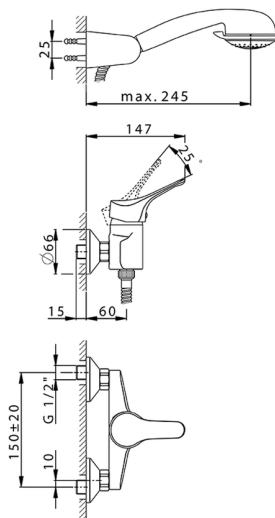

## Single lever shower mixer, with shower set MITO3\_M3000450

MODEL **M3000450**

Single lever shower mixer, with shower set, wall mounted adjustable handshower bracket, Teti ABS 3 sprays handshower, 150 cm Brass Flexible Hose

AVAILABLE FINISHINGS

CHARACTERISTICS

Cartridge Spare Parts **ZZ95274000**

**40 mm Cartridge**

## Single lever shower mixer, with shower set MITO3\_M3000450

M3000450

<https://en.cisal.it/single-lever-shower-mixer-with-shower-set-mito3-m3000450>

2025-01-02