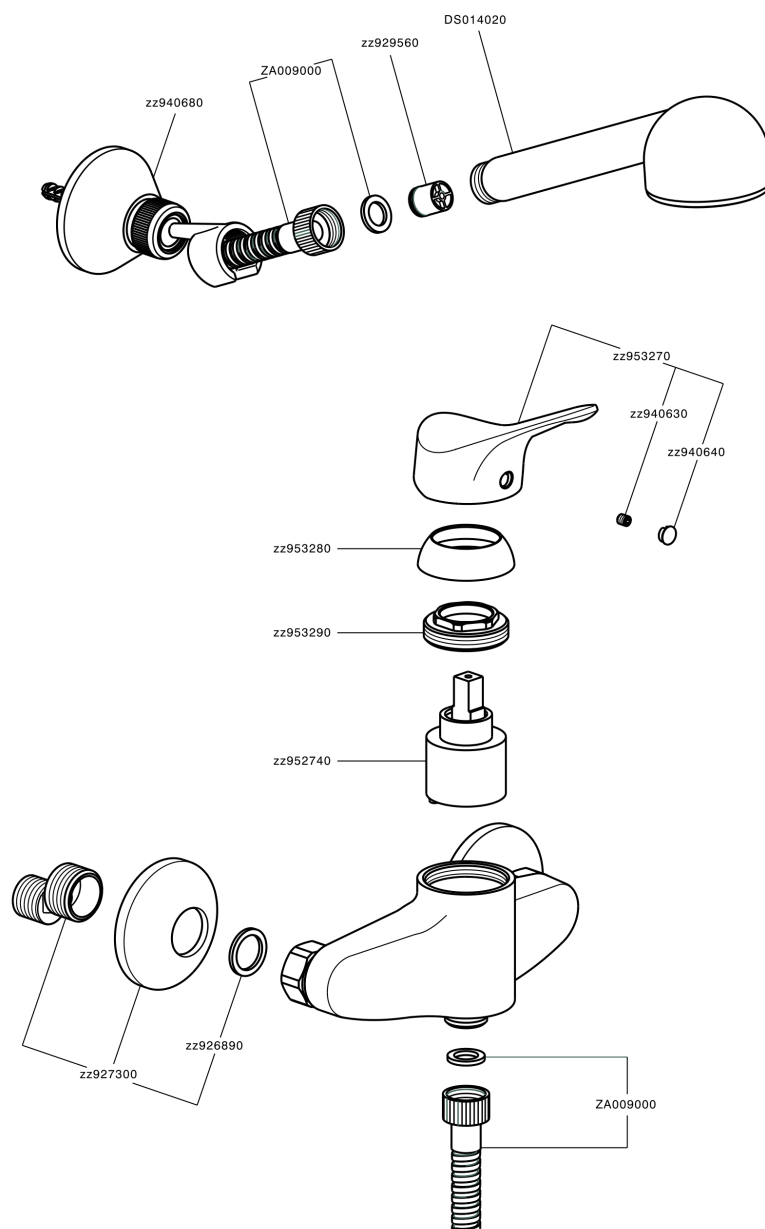

## Single lever shower mixer, with shower set MITO3\_M3000450

MODEL **M3000450**

Single lever shower mixer, with shower set, wall mounted adjustable handshower bracket, Teti ABS 3 sprays handshower, 150 cm Brass Flexible Hose

AVAILABLE FINISHINGS

CHARACTERISTICS

Cartridge Spare Parts **ZZ95274000**

**40 mm Cartridge**

## Single lever shower mixer, with shower set MITO3\_M3000450

M3000450

<https://en.cisal.it/single-lever-shower-mixer-with-shower-set-mito3-m3000450>

2025-01-02