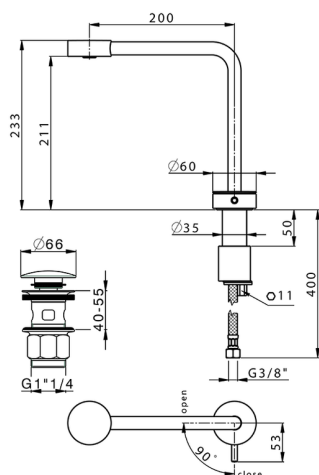

## Single lever 'high' washbasin mixer SLIM\_SM001710

MODEL **SM001710**

Single lever 'high' washbasin mixer, with 1"1/4 Click Clack waste, G.3/8" stainless steel flexible hoses

### CHARACTERISTICS

Cartridge Spare Parts **ZZ99856004**

**27 mm Progressive single-lever cartridge**

## Single lever 'high' washbasin mixer SLIM\_SM001710

SM001710

<https://en.cisal.it/single-lever-high-washbasin-mixer-slim-sm001710>

2025-01-03