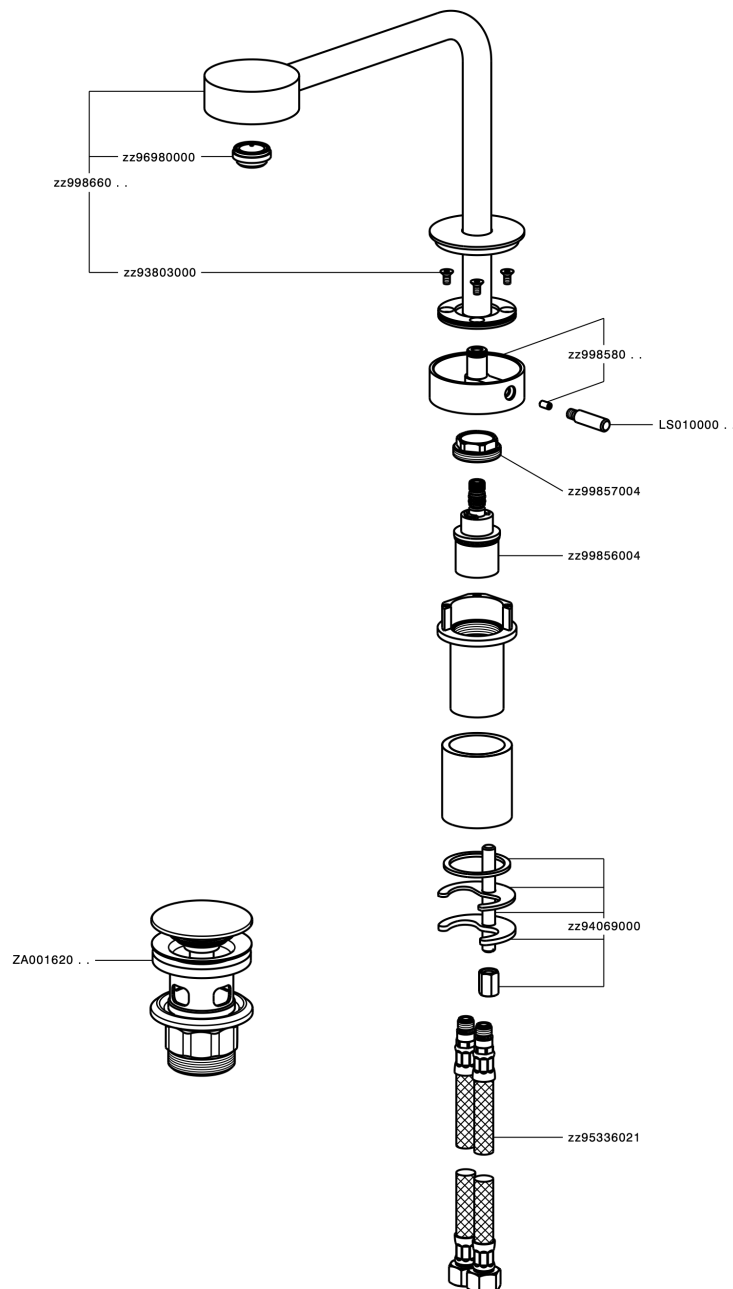

## Single lever 'high' washbasin mixer SLIM\_SM001710

MODEL **SM001710**

Single lever 'high' washbasin mixer, with 1"1/4 Click Clack waste, G.3/8" stainless steel flexible hoses

### CHARACTERISTICS

Cartridge Spare Parts **ZZ99856004**

**27 mm Progressive single-lever cartridge**

## Single lever 'high' washbasin mixer SLIM\_SM001710

SM001710

<https://en.cisal.it/single-lever-high-washbasin-mixer-slim-sm001710>

2025-01-03