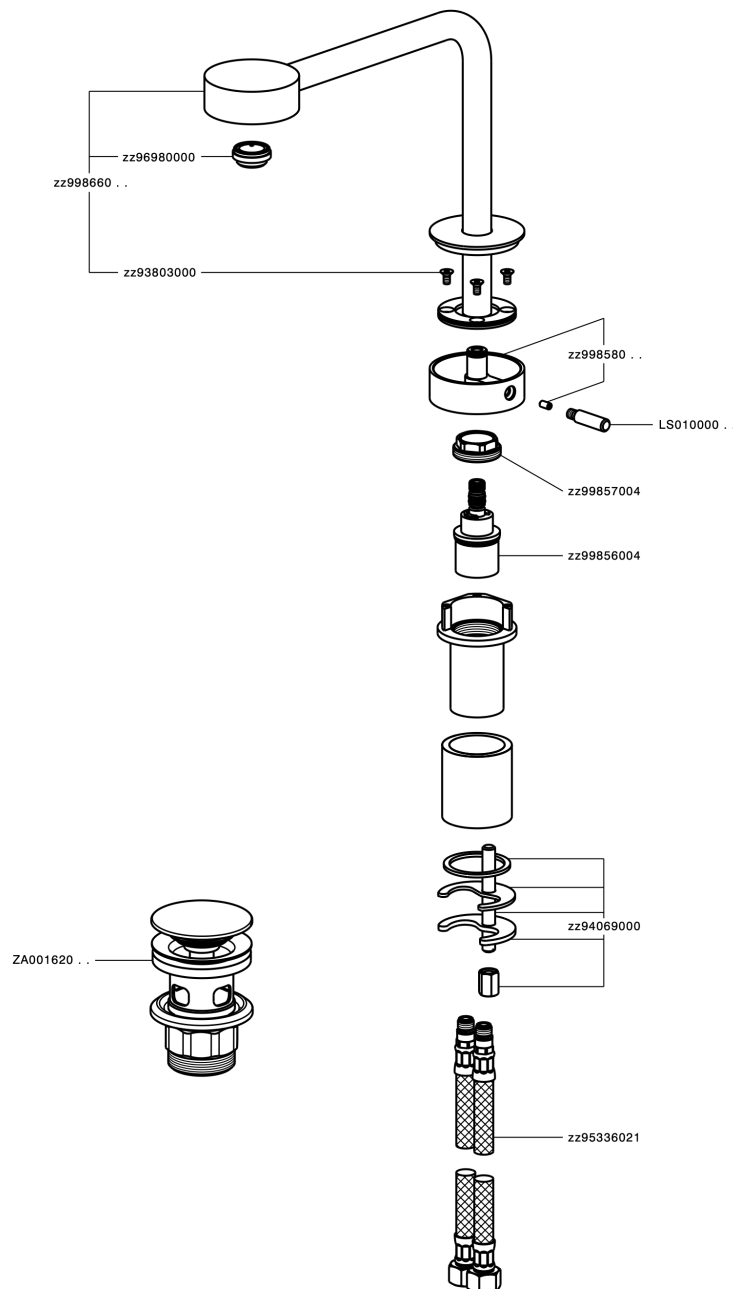

Single lever 'high' washbasin mixer SLIM_SM001710

SM001710

<https://en.cisal.it/single-lever-high-washbasin-mixer-slim-sm001710>

2025-01-03