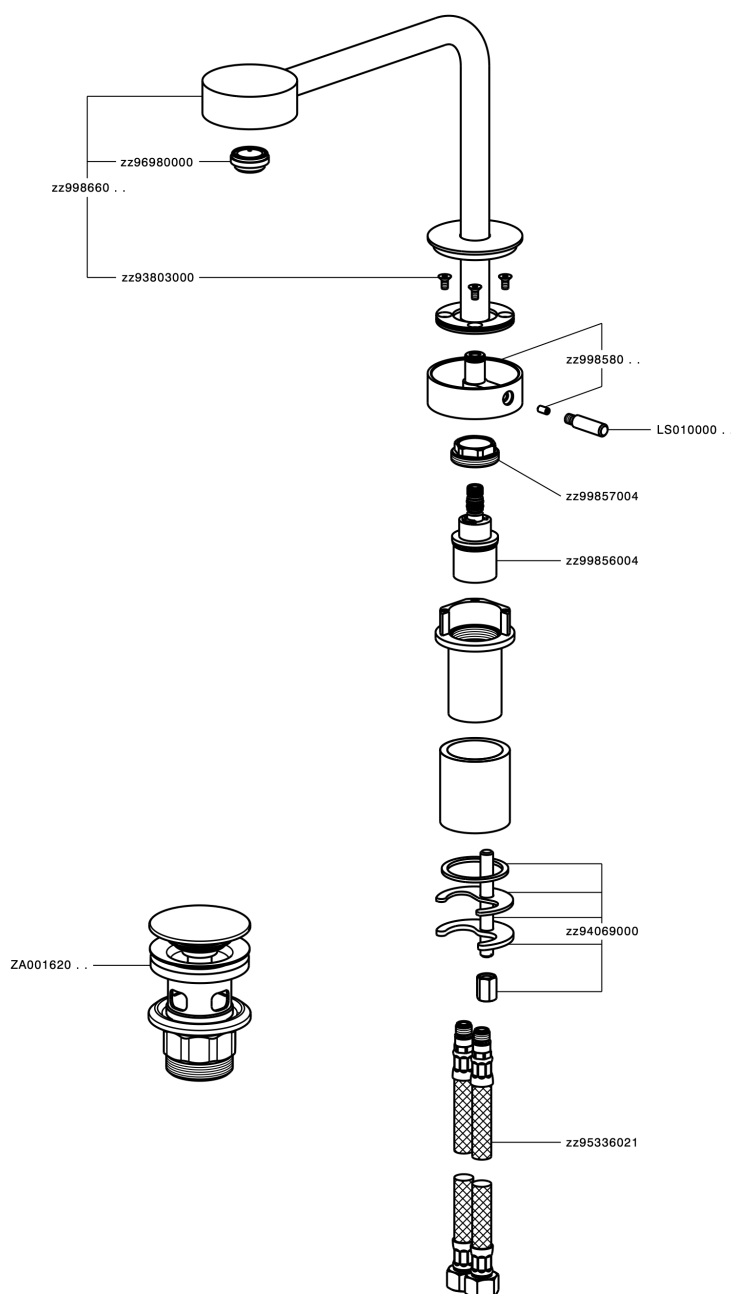

Single lever 'high' washbasin mixer SLIM_SM001710

MODEL **SM001710**

Single lever 'high' washbasin mixer, with 1"1/4 Click Clack waste, G.3/8" stainless steel flexible hoses

AVAILABLE FINISHINGS

-  **40** 40 Matt Black
-  **4Q** 4Q Matt White
-  **6T** 6T Chrome/Matt Black
-  **7D** 7D Polished Nickel/Matt Black

CHARACTERISTICS

Cartridge Spare Parts **ZZ99856004**

27 mm Progressive single-lever cartridge

Single lever 'high' washbasin mixer SLIM_SM001710

SM001710

<https://en.cisal.it/single-lever-high-washbasin-mixer-slim-sm001710>