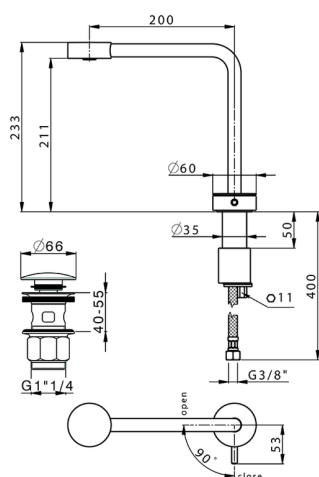

Single lever 'high' washbasin mixer SLIM_SM001710

MODEL **SM001710**

Single lever 'high' washbasin mixer, with 1"1/4 Click Clack waste, G.3/8" stainless steel flexible hoses

AVAILABLE FINISHINGS

-  **40** 40 Matt Black
-  **4Q** 4Q Matt White
-  **6T** 6T Chrome/Matt Black
-  **7D** 7D Polished Nickel/Matt Black

CHARACTERISTICS

Cartridge Spare Parts **ZZ99856004**

27 mm Progressive single-lever cartridge

Single lever 'high' washbasin mixer SLIM_SM001710

SM001710

<https://en.cisal.it/single-lever-high-washbasin-mixer-slim-sm001710>