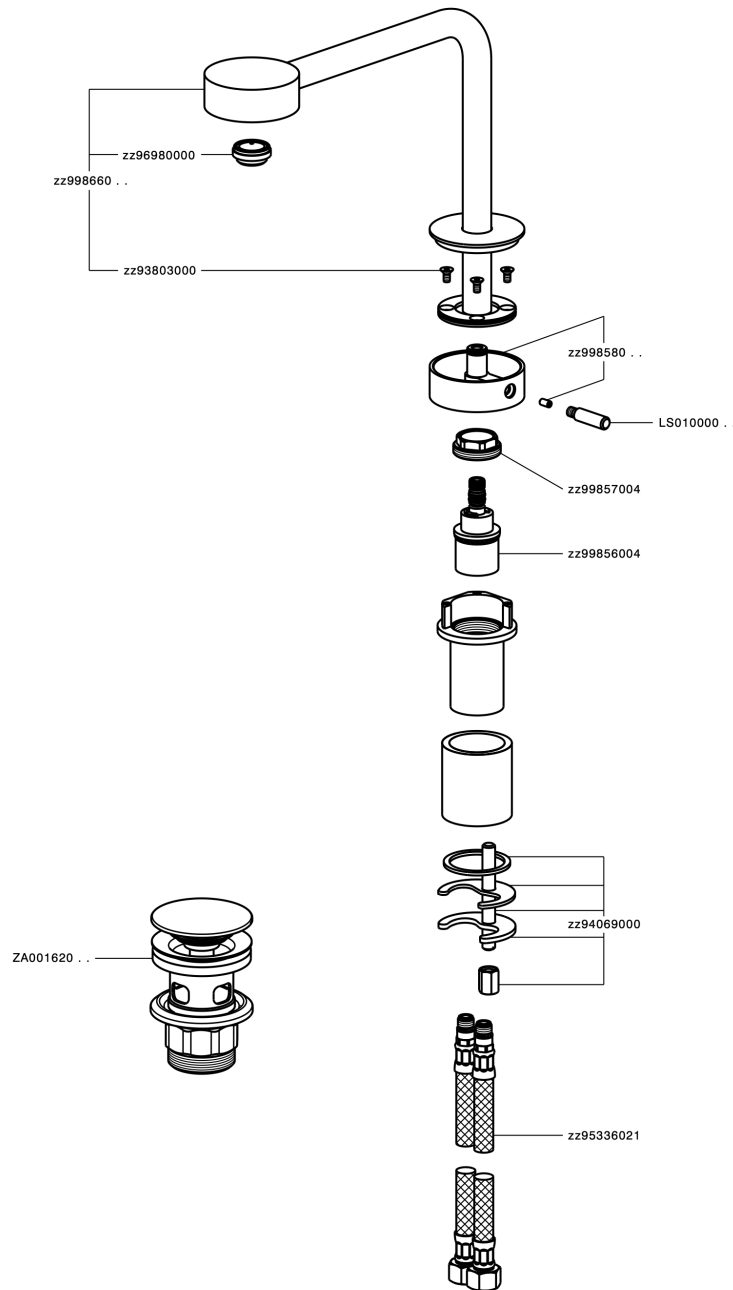

## Single lever 'high' washbasin mixer SLIM\_SM001710

SM001710

<https://en.cisal.it/single-lever-high-washbasin-mixer-slim-sm001710>

2024-12-22