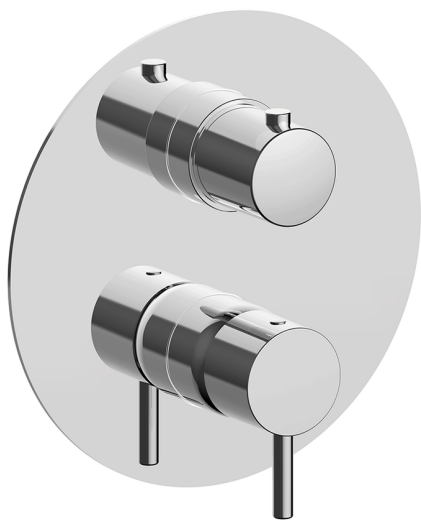

Exposed part for Single Lever One Box Valve SLIM_SM0BM030

MODEL **SM0BM030**

Exposed part for Single Lever One Box Valve, with 2-3 outlet diverter, Minimum depth of installation: 67 mm, without concealed part, for items ZA00B030-ZA00B031

AVAILABLE FINISHINGS

-  **21** 21 Chrome
-  **2B** 2B Polished Nickel
-  **40** 40 Matt Black
-  **4Q** 4Q Matt White

CHARACTERISTICS

Cartridge Spare Parts **ZZ97179000**

35 mm Cartridge

Installation **Concealed**

Required concealed parts **ZA00B031**

ZA00B030

Exposed part for Single Lever One Box Valve SLIM_SM0BM030

SM0BM030

<https://en.cisal.it/exposed-part-for-single-lever-one-box-valve-slim-sm0bm030>

One Box Universal Concealed Part ONE BOX_ZA00B031

MODEL **ZA00B031**

One Box Universal Concealed Part, for 1, 2 or 3 outlet thermostatic or single lever, without trim kit, with noise reducers, with sealing gasket

AVAILABLE FINISHINGS

 **04** 04 Without finishing