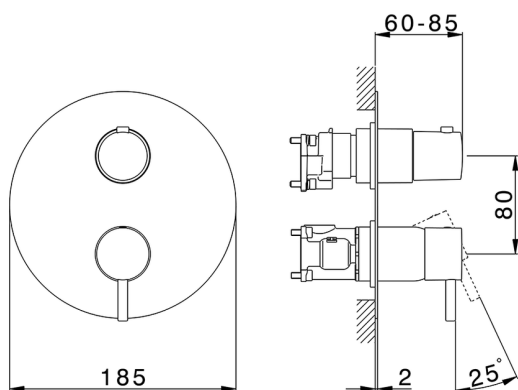

Exposed part for Single Lever One Box Valve SLIM_SM0BM030

MODEL **SM0BM030**

Exposed part for Single Lever One Box Valve, with 2-3 outlet diverter, Minimum depth of installation: 67 mm, without concealed part, for items ZA00B030-ZA00B031

AVAILABLE FINISHINGS

-  **21** 21 Chrome
-  **2B** 2B Polished Nickel
-  **40** 40 Matt Black
-  **4Q** 4Q Matt White

CHARACTERISTICS

Cartridge Spare Parts **ZZ97179000**

35 mm Cartridge

Installation **Concealed**

Required concealed parts **ZA00B031**

ZA00B030

Exposed part for Single Lever One Box Valve SLIM_SM0BM030

SM0BM030

<https://en.cisal.it/exposed-part-for-single-lever-one-box-valve-slim-sm0bm030>

One Box Universal Concealed Part ONE BOX_ZA00B031