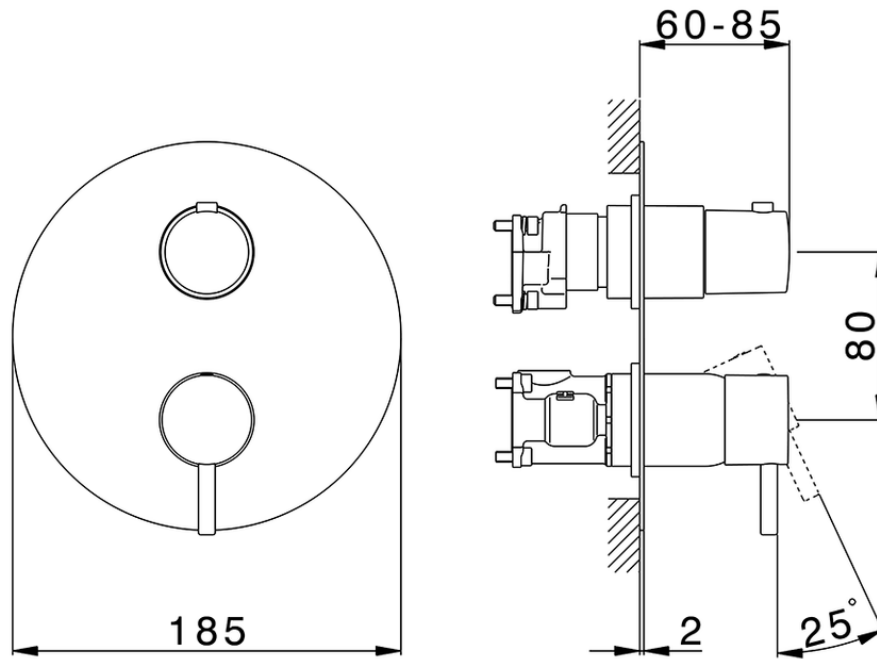

## Exposed part for Single Lever One Box Valve SLIM\_SM0BM030

SM0BM030

<https://en.cisal.it/exposed-part-for-single-lever-one-box-valve-slim-sm0bm030>

ZA00B031

<https://en.cisal.it/one-box-universal-concealed-part-one-box-za00b031>