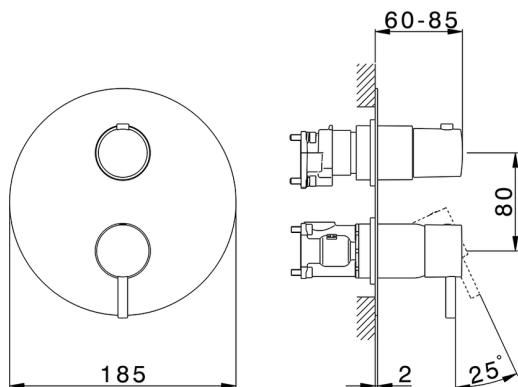

Exposed part for Single Lever One Box Valve SLIM_SM0BM030

MODEL **SM0BM030**

Exposed part for Single Lever One Box Valve, with 2-3 outlet diverter, Minimum depth of installation: 67 mm, without concealed part, for items ZA00B030-ZA00B031

AVAILABLE FINISHINGS

-  **21** 21 Chrome
-  **2B** 2B Polished Nickel
-  **40** 40 Matt Black
-  **4Q** 4Q Matt White

CHARACTERISTICS

Cartridge Spare Parts **ZZ97179000**

35 mm Cartridge

Installation **Concealed**

Required concealed parts **ZA00B031**

ZA00B030

Exposed part for Single Lever One Box Valve SLIM_SM0BM030

SM0BM030

<https://en.cisal.it/exposed-part-for-single-lever-one-box-valve-slim-sm0bm030>

One Box Universal Concealed Part ONE BOX_ZA00B031