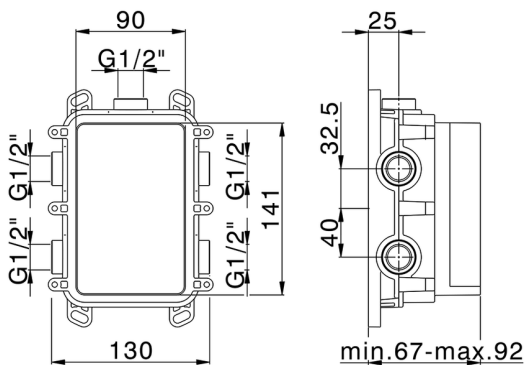

Thermostatic

The Cisal thermostatic is your personal water manager, helping you to handle, control and save water and energy.

2026-06-09