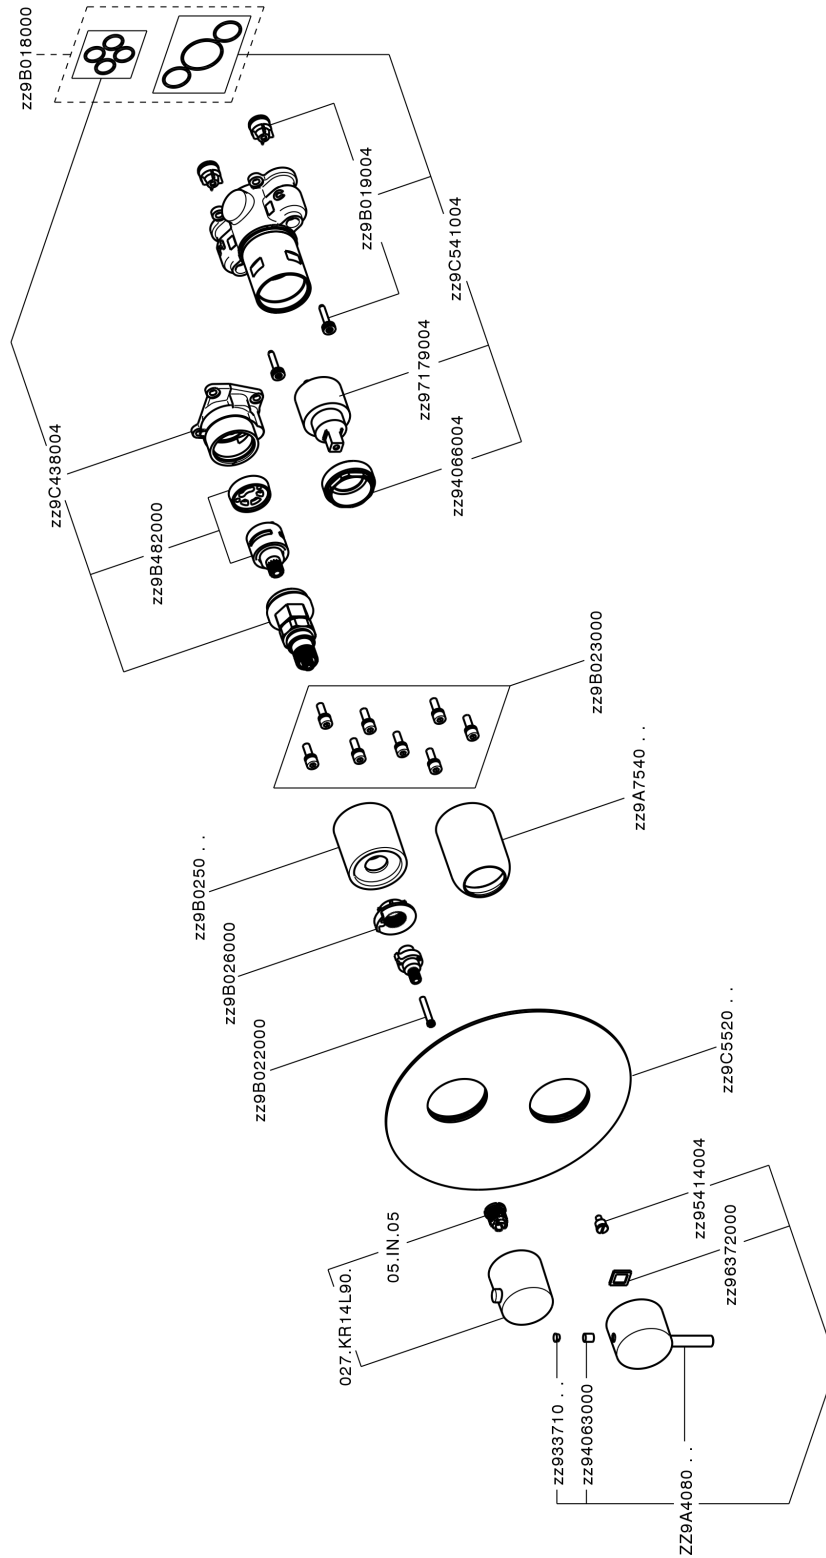

Exposed part for Single Lever One Box Valve SLIM_SM0BM030

MODEL **SM0BM030**

Exposed part for Single Lever One Box Valve, with 2-3 outlet diverter, Minimum depth of installation: 67 mm, without concealed part, for items ZA00B030-ZA00B031

AVAILABLE FINISHINGS

-  **21** 21 Chrome
-  **2B** 2B Polished Nickel
-  **40** 40 Matt Black
-  **4Q** 4Q Matt White

CHARACTERISTICS

Cartridge Spare Parts **ZZ97179000**

35 mm Cartridge

Installation **Concealed**

Required concealed parts **ZA00B031**

ZA00B030

Exposed part for Single Lever One Box Valve SLIM_SM0BM030

SM0BM030

<https://en.cisal.it/exposed-part-for-single-lever-one-box-valve-slim-sm0bm030>

One Box Universal Concealed Part ONE BOX_ZA00B031

MODEL **ZA00B031**

One Box Universal Concealed Part, for 1, 2 or 3 outlet thermostatic or single lever, without trim kit, with noise reducers, with sealing gasket

AVAILABLE FINISHINGS

 **04** 04 Without finishing