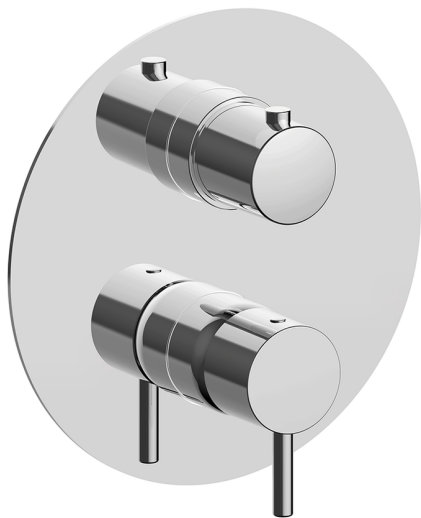

Exposed part for Single Lever One Box Valve SLIM_SM0BM030

MODEL **SM0BM030**

Exposed part for Single Lever One Box Valve, with 2-3 outlet diverter, Minimum depth of installation: 67 mm, without concealed part, for items ZA00B030-ZA00B031

AVAILABLE FINISHINGS

-  **21** 21 Chrome
-  **2B** 2B Polished Nickel
-  **40** 40 Matt Black
-  **4Q** 4Q Matt White

CHARACTERISTICS

Cartridge Spare Parts **ZZ97179000**

35 mm Cartridge

Installation **Concealed**

Required concealed parts **ZA00B031**

ZA00B030

Exposed part for Single Lever One Box Valve SLIM_SM0BM030

SM0BM030

<https://en.cisal.it/exposed-part-for-single-lever-one-box-valve-slim-sm0bm030>

One Box Universal Concealed Part ONE BOX_ZA00B031

MODEL **ZA00B031**

One Box Universal Concealed Part, for 1, 2 or 3 outlet thermostatic or single lever, without trim kit, with noise reducers, with sealing gasket

AVAILABLE FINISHINGS

 **04** 04 Without finishing