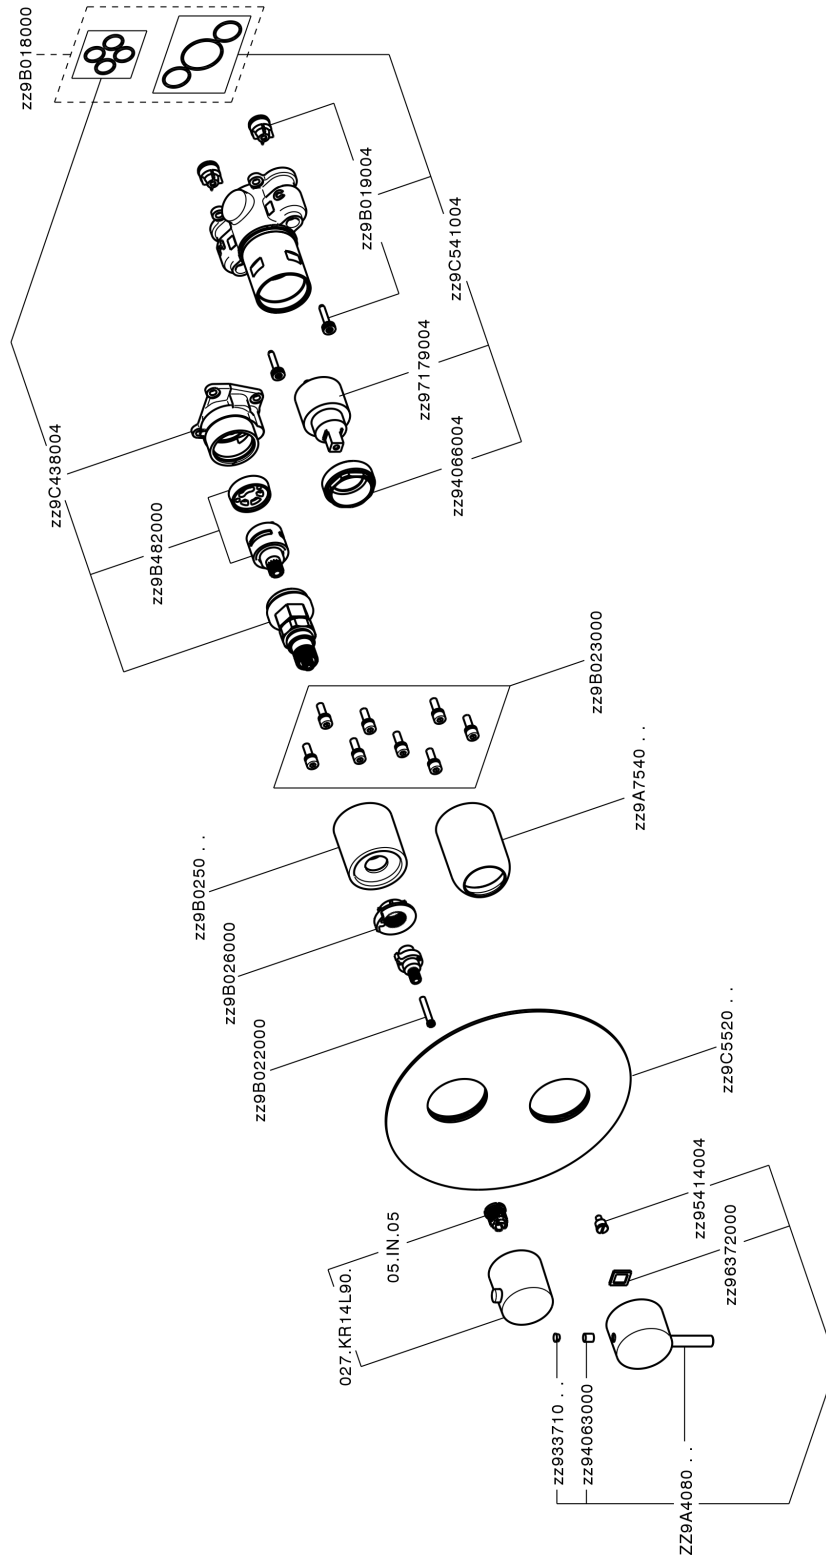

Exposed part for Single Lever One Box Valve SLIM_SM0BM030

SM0BM030

<https://en.cisal.it/exposed-part-for-single-lever-one-box-valve-slim-sm0bm030>

One Box Universal Concealed Part ONE BOX_ZA00B031

ZA00B031

<https://en.cisal.it/one-box-universal-concealed-part-one-box-za00b031>

One Box Universal Concealed Part ONE BOX_ZA00B030

ZA00B030

<https://en.cisal.it/one-box-universal-concealed-part-one-box-za00b030>

2026-06-09