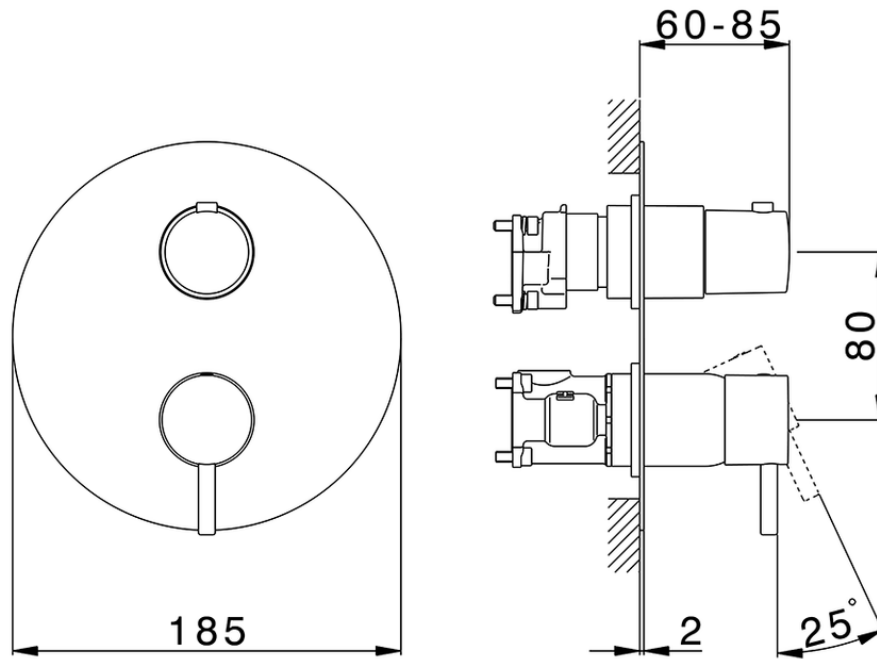

Exposed part for Single Lever One Box Valve SLIM_SM0BM030

SM0BM030

<https://en.cisal.it/exposed-part-for-single-lever-one-box-valve-slim-sm0bm030>

ZA00B031

<https://en.cisal.it/one-box-universal-concealed-part-one-box-za00b031>