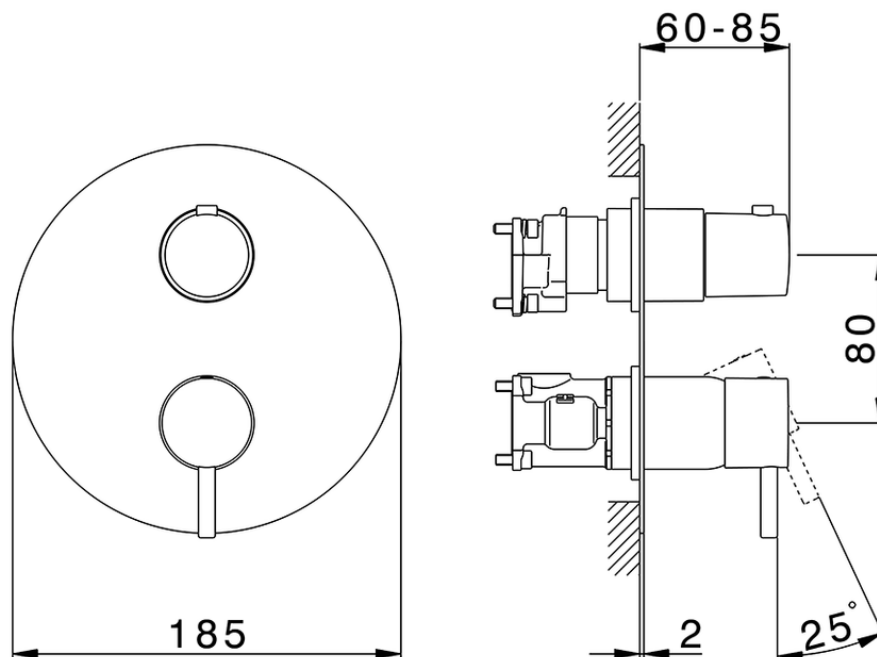

Exposed part for Single Lever One Box Valve SLIM_SM0BM030

SM0BM030

<https://en.cisal.it/exposed-part-for-single-lever-one-box-valve-slim-sm0bm030>

ZA00B031

<https://en.cisal.it/one-box-universal-concealed-part-one-box-za00b031>