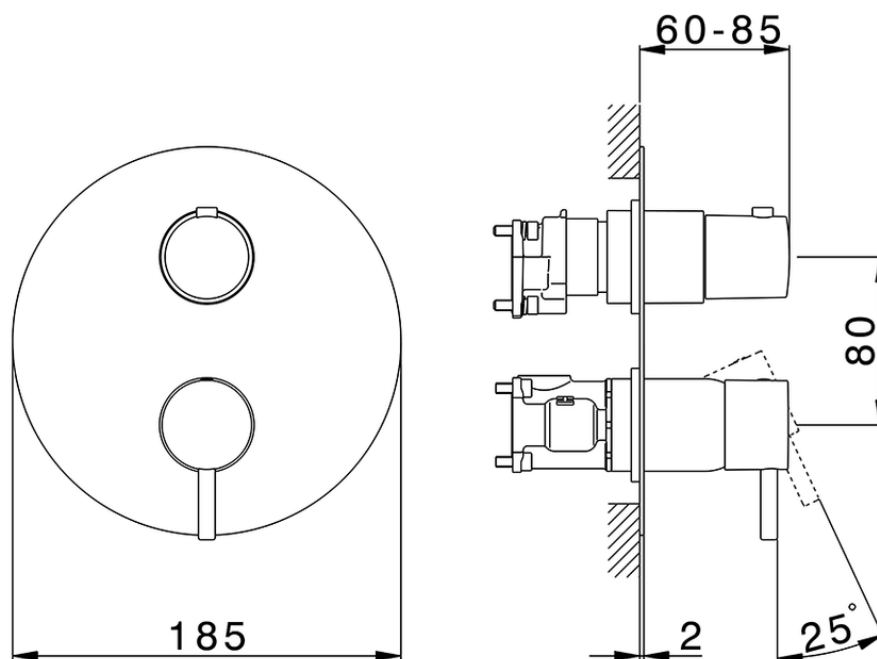

Exposed part for Single Lever One Box Valve SLIM_SM0BM030

SM0BM030

<https://en.cisal.it/exposed-part-for-single-lever-one-box-valve-slim-sm0bm030>

ZA00B031

<https://en.cisal.it/one-box-universal-concealed-part-one-box-za00b031>