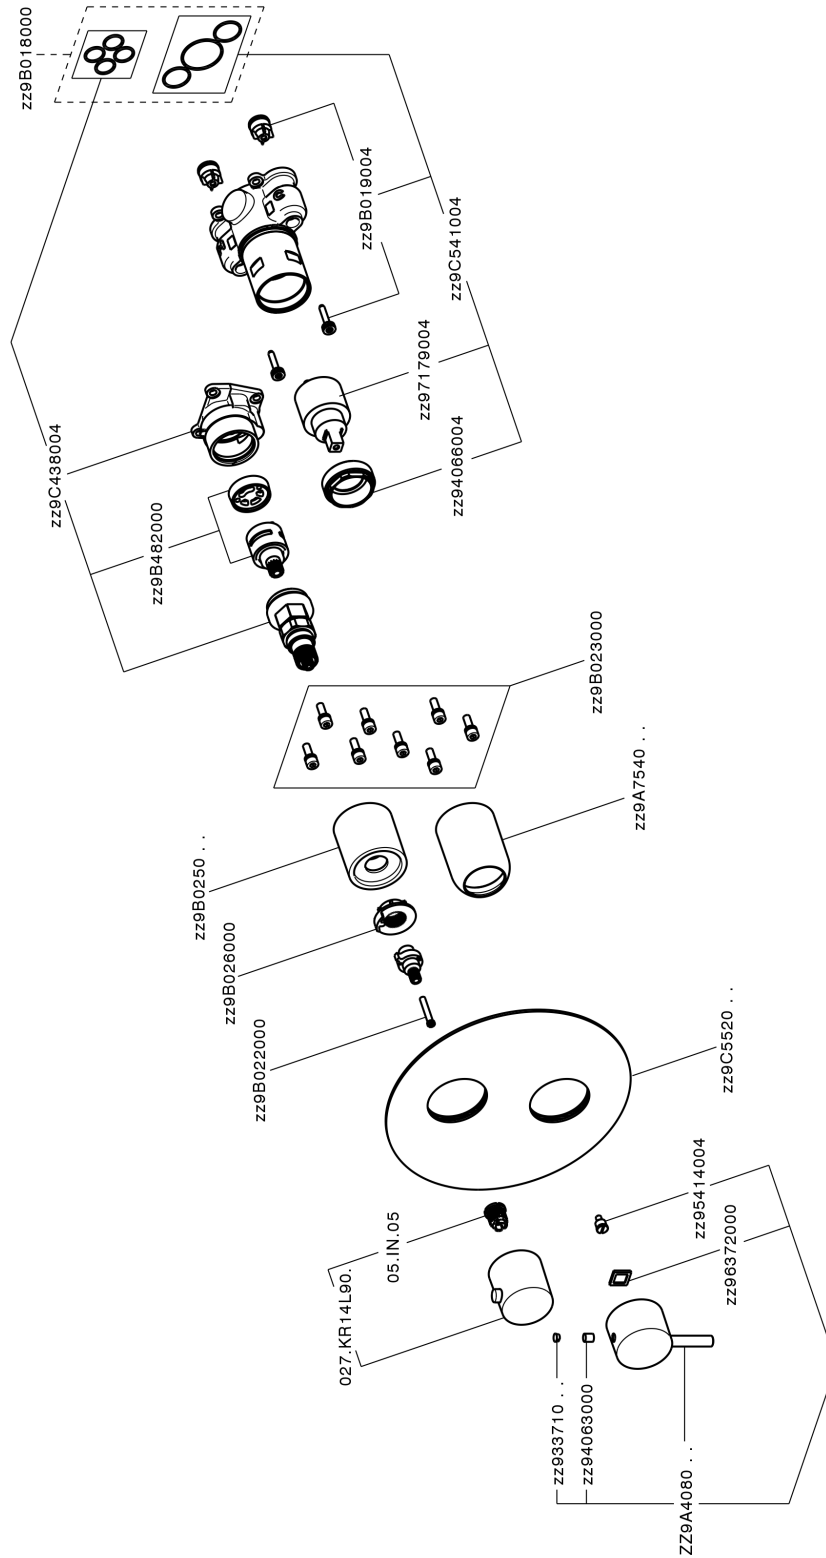

Exposed part for Single Lever One Box Valve SLIM_SM0BM030

SM0BM030

<https://en.cisal.it/exposed-part-for-single-lever-one-box-valve-slim-sm0bm030>

One Box Universal Concealed Part ONE BOX_ZA00B031

ZA00B031

<https://en.cisal.it/one-box-universal-concealed-part-one-box-za00b031>

One Box Universal Concealed Part ONE BOX_ZA00B030

ZA00B030

<https://en.cisal.it/one-box-universal-concealed-part-one-box-za00b030>

2026-04-05