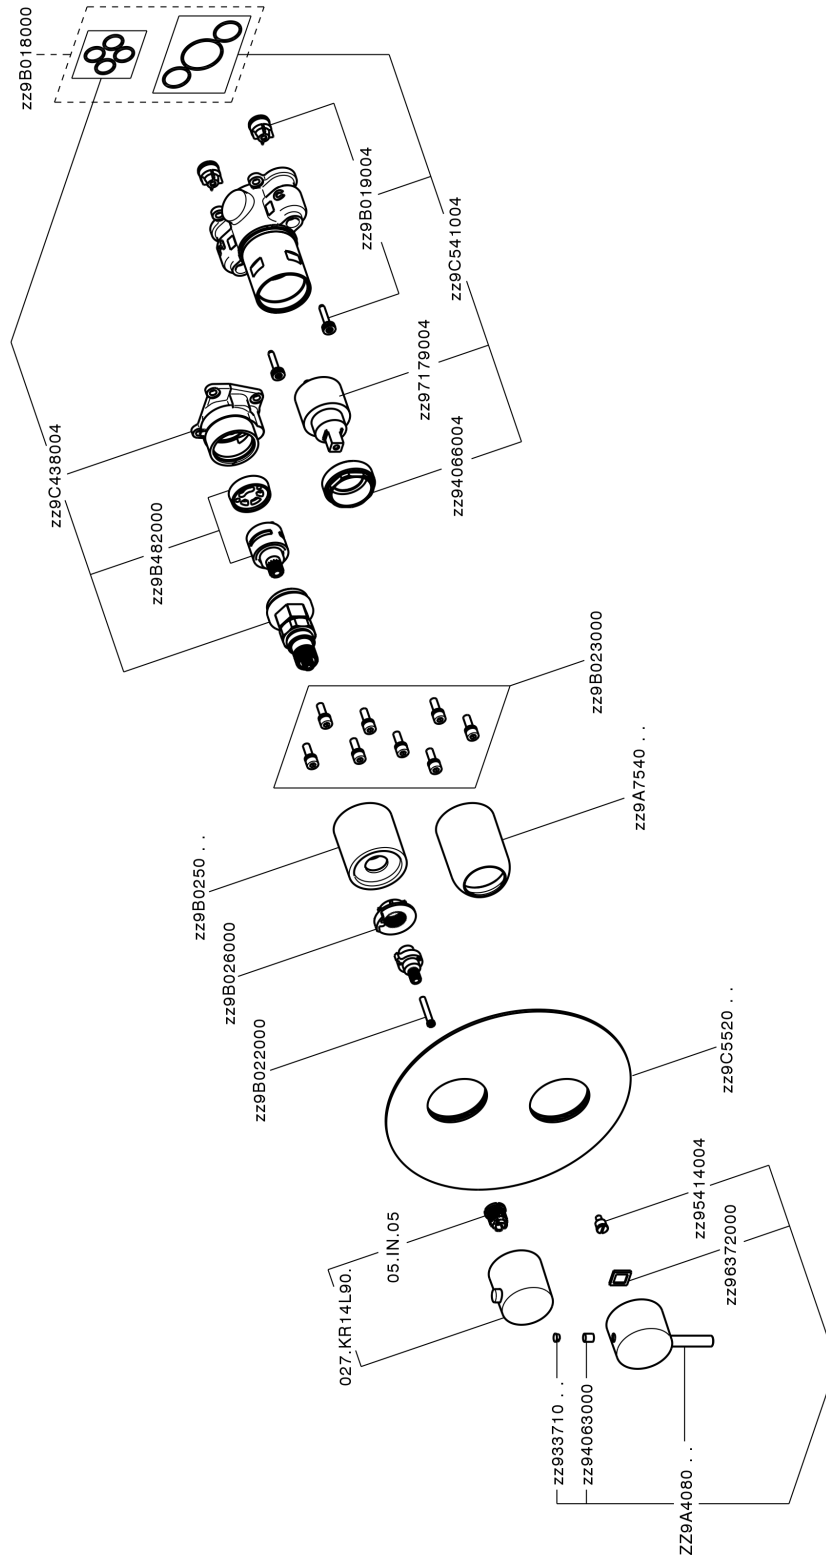

Exposed part for Single Lever One Box Valve SLIM_SM0BM030

SM0BM030

<https://en.cisal.it/exposed-part-for-single-lever-one-box-valve-slim-sm0bm030>

One Box Universal Concealed Part ONE BOX_ZA00B031

ZA00B031

<https://en.cisal.it/one-box-universal-concealed-part-one-box-za00b031>

One Box Universal Concealed Part ONE BOX_ZA00B030

ZA00B030

<https://en.cisal.it/one-box-universal-concealed-part-one-box-za00b030>

2026-06-14