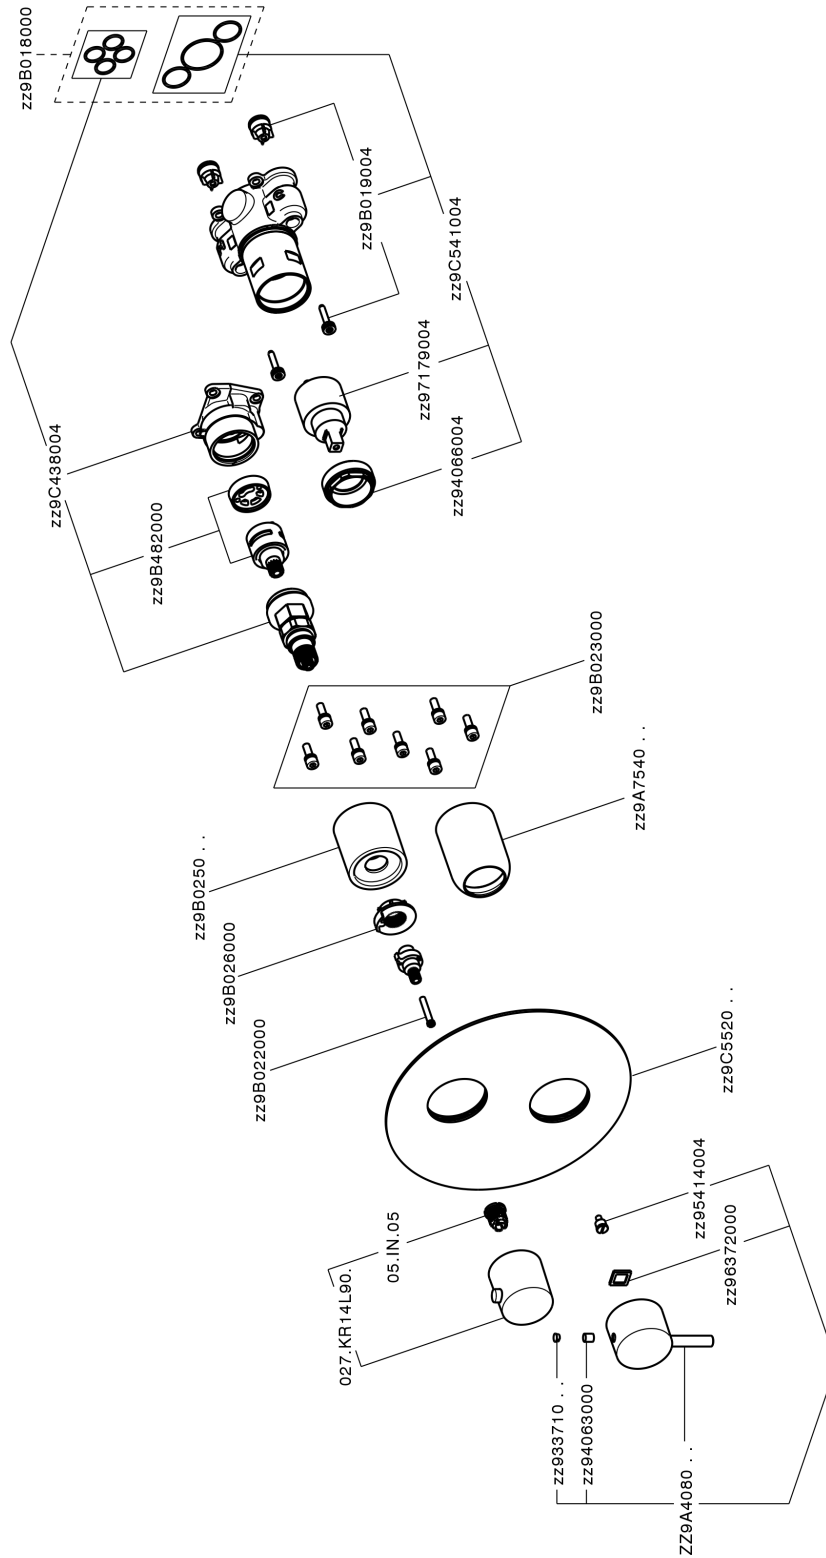

Exposed part for Single Lever One Box Valve SLIM_SM0BM030

SM0BM030

<https://en.cisal.it/exposed-part-for-single-lever-one-box-valve-slim-sm0bm030>

One Box Universal Concealed Part ONE BOX_ZA00B031

ZA00B031

<https://en.cisal.it/one-box-universal-concealed-part-one-box-za00b031>

One Box Universal Concealed Part ONE BOX_ZA00B030

ZA00B030

<https://en.cisal.it/one-box-universal-concealed-part-one-box-za00b030>

2026-04-26