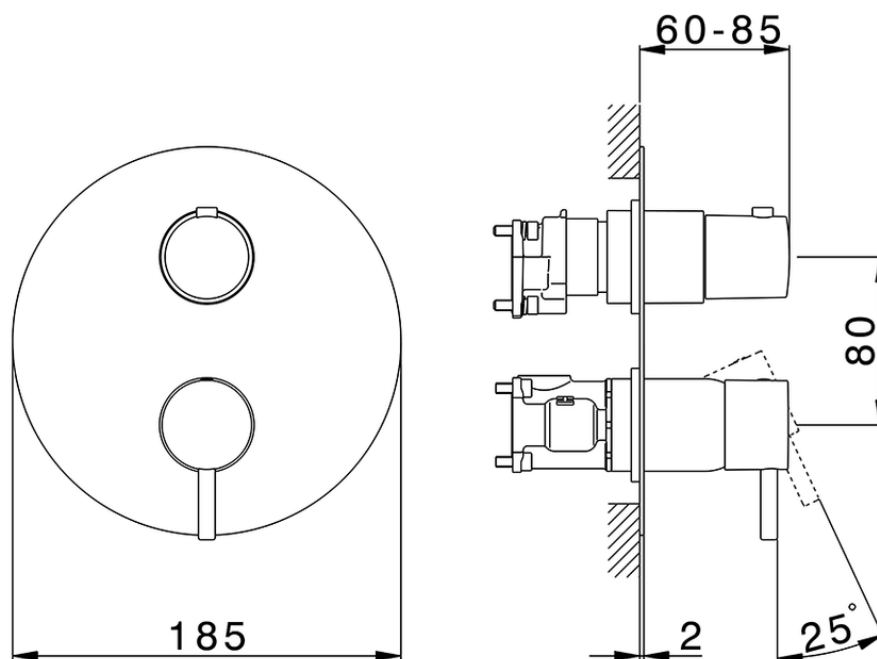

## Exposed part for Single Lever One Box Valve SLIM\_SM0BM030

SM0BM030

<https://en.cisal.it/exposed-part-for-single-lever-one-box-valve-slim-sm0bm030>

ZA00B031

<https://en.cisal.it/one-box-universal-concealed-part-one-box-za00b031>