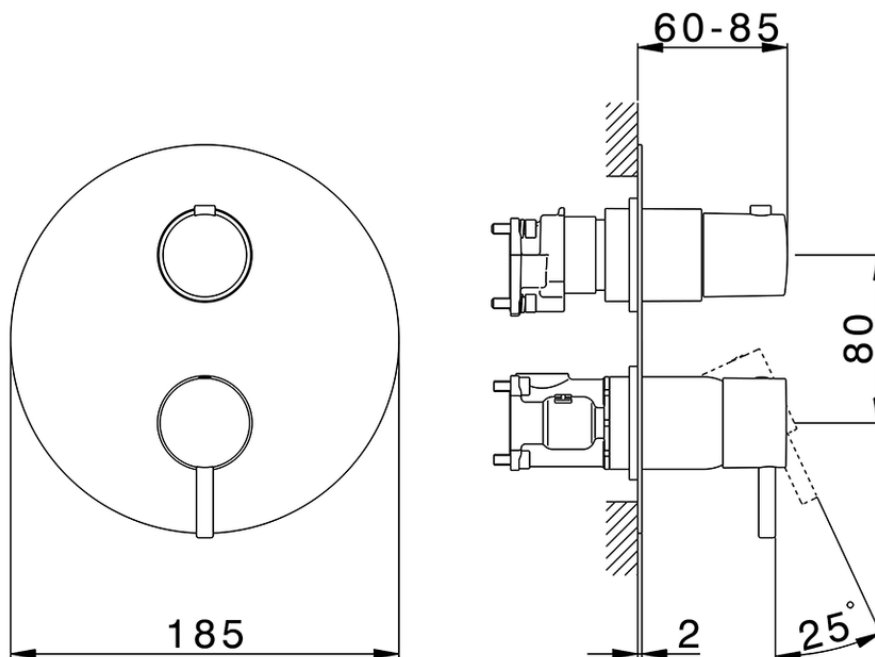

Exposed part for Single Lever One Box Valve SLIM_SM0BM030

SM0BM030

<https://en.cisal.it/exposed-part-for-single-lever-one-box-valve-slim-sm0bm030>

ZA00B031

<https://en.cisal.it/one-box-universal-concealed-part-one-box-za00b031>